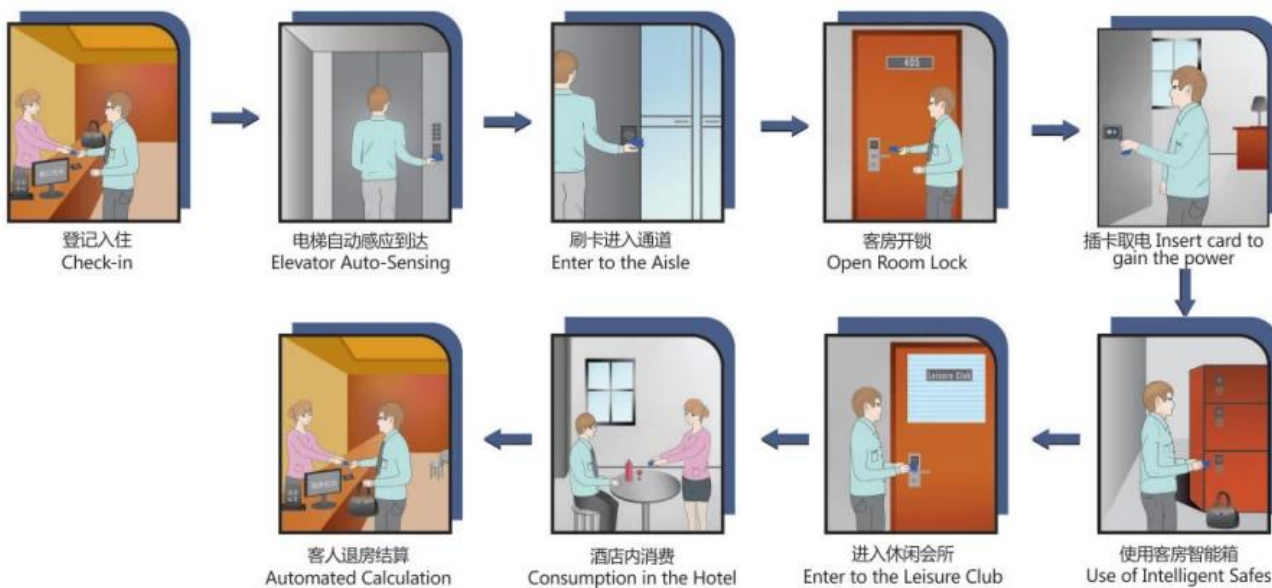

wholesale split rfid hotel door lock system supplier China supplier

We are a professional intelligent lock, safe, lighting manufacturer in China since 2004. More than 80% of these items are sold to more than twenty countries and districts. Our smart door locks range include hotel card door lock, password app door lock, biometric fingerprint lock, glass door lock, apartment door lock, hotel room safe, gun safe, key cabinet etc.

Hotel/motel door lock is one of our typical series include temic card and mifare card series. By the card reader/encoder you can issue cards for guest room card, floor card, building card, social door etc. We have already obtained the CE, ROHS, ISO9001, TS16949 certificates to guarantee the quality.

You are welcome to visit our facility at any time.

一卡通(MF1)智能卡功能扩展 Mifare-1(MF1)card Functional Extension

内部员工智能管理 INTERNAL CONTROLS

政府机关 Government office

军队管理 Military management

办公室 Office

学生宿舍 (职工)公寓 Dormitory