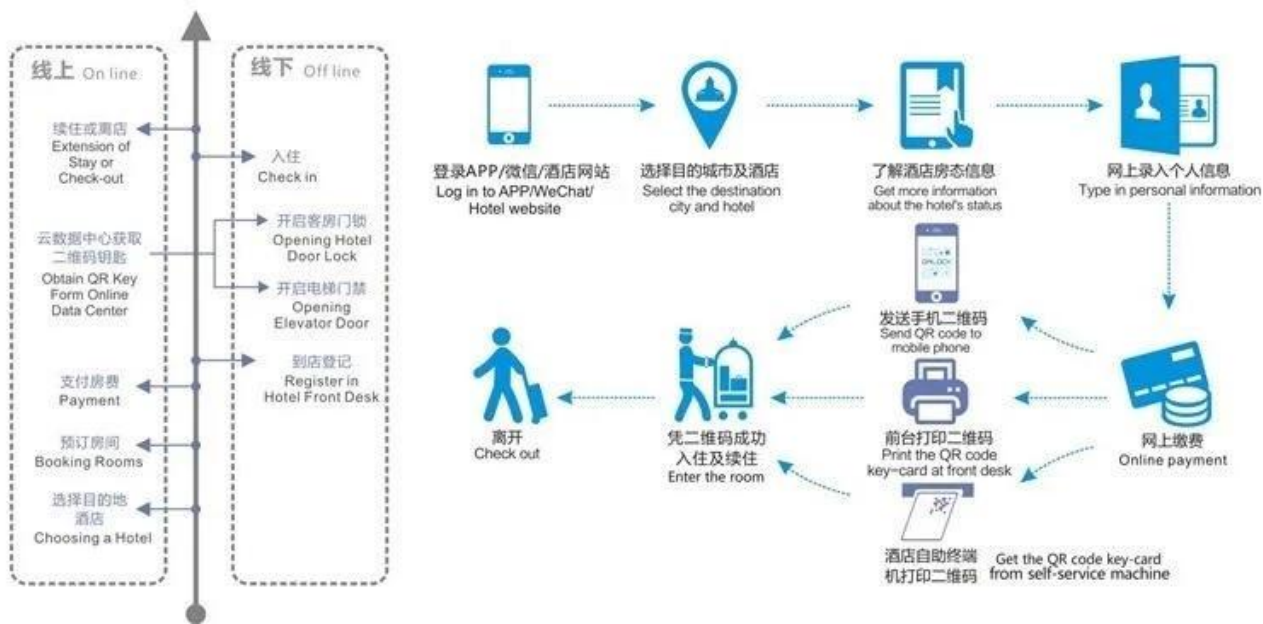

酒店应用流程 Hotel Application Process

Наша команда

Более 13 лет Digital Block с 2003 года, более 10% китайского рынка занимает наш завод,

Мы являемся известной фабрикой в Китае и специализируемся на различных типах гостиничных замков, цифровых кодовых замков, биометрических замков с отпечатками пальцев, домашних сейфов, гостиничных сейфов, сейфов с огнестрельным оружием, коммерческих сейфов, депозитных сейфов, сейфа на полу и т. Д. Для мировых покупателей. Вы можете посетить наш объект в любое время.