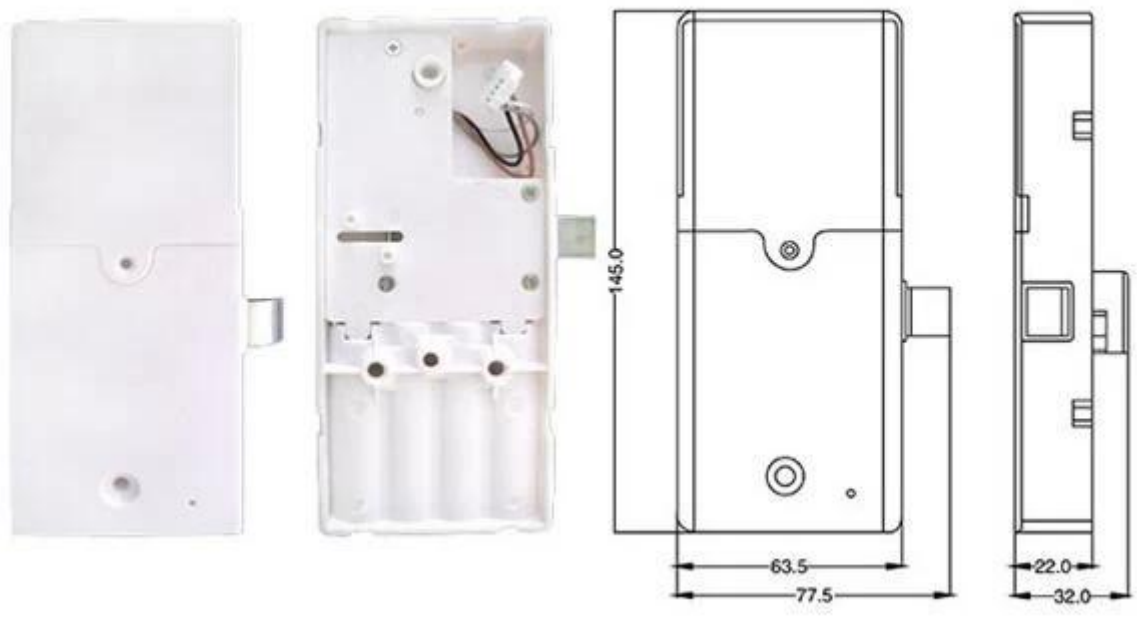

Замок с ключом от отеля в продаже

Material	Zinc Alloy
Lock body material	Plastic
Power supply	DC1.5V,4pcs AA alkaline batteries.
Battery life	More than 15 months.
Operating temperature	-30℃~80℃
Unlocking methods	Single card/ Double cards
Unlocking Card	TM/ EM/ Mifare one/ ID
Master card capacity	1PCS
Guest card capacity	16PCS
Static power consumption	<5μA
Dynamic power consumption	About 200 mA
Low voltage alarm	4.8V
Warranty	1 year, lifetime maintenance

DIMENSION OF LOCK BODY

PACKING LIST

Locks

Lock body

Side Catch

Smart Wristband

Screws

Cable