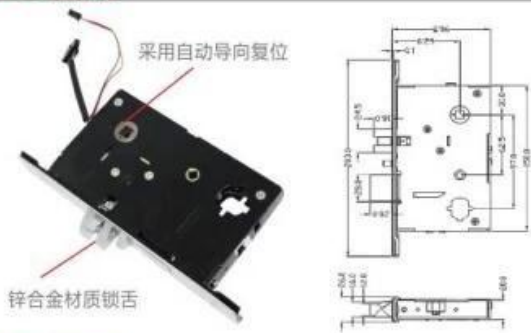

Material:Aluminum Alloy

Color:Black,Silver,Gray,Golden, BrownUnlock way:

RFID card,passcode,App (TT lock),key

Card:Up to 200 cards can be used

Working Voltage:4 AA/1.5V batteries(Normally 9 months)

Available door:40mm-60mm

Lock body:205*90*21mm

Alarm:low battery alarm

Size:300*70mm

» 软件系统：

可运行windows3.1以上的操作系统。

» 一卡通(MF1)智能卡功能扩展
Mifare-1(MF1)card Functional Extension

■ 2#短锁芯

■ 2#长锁芯