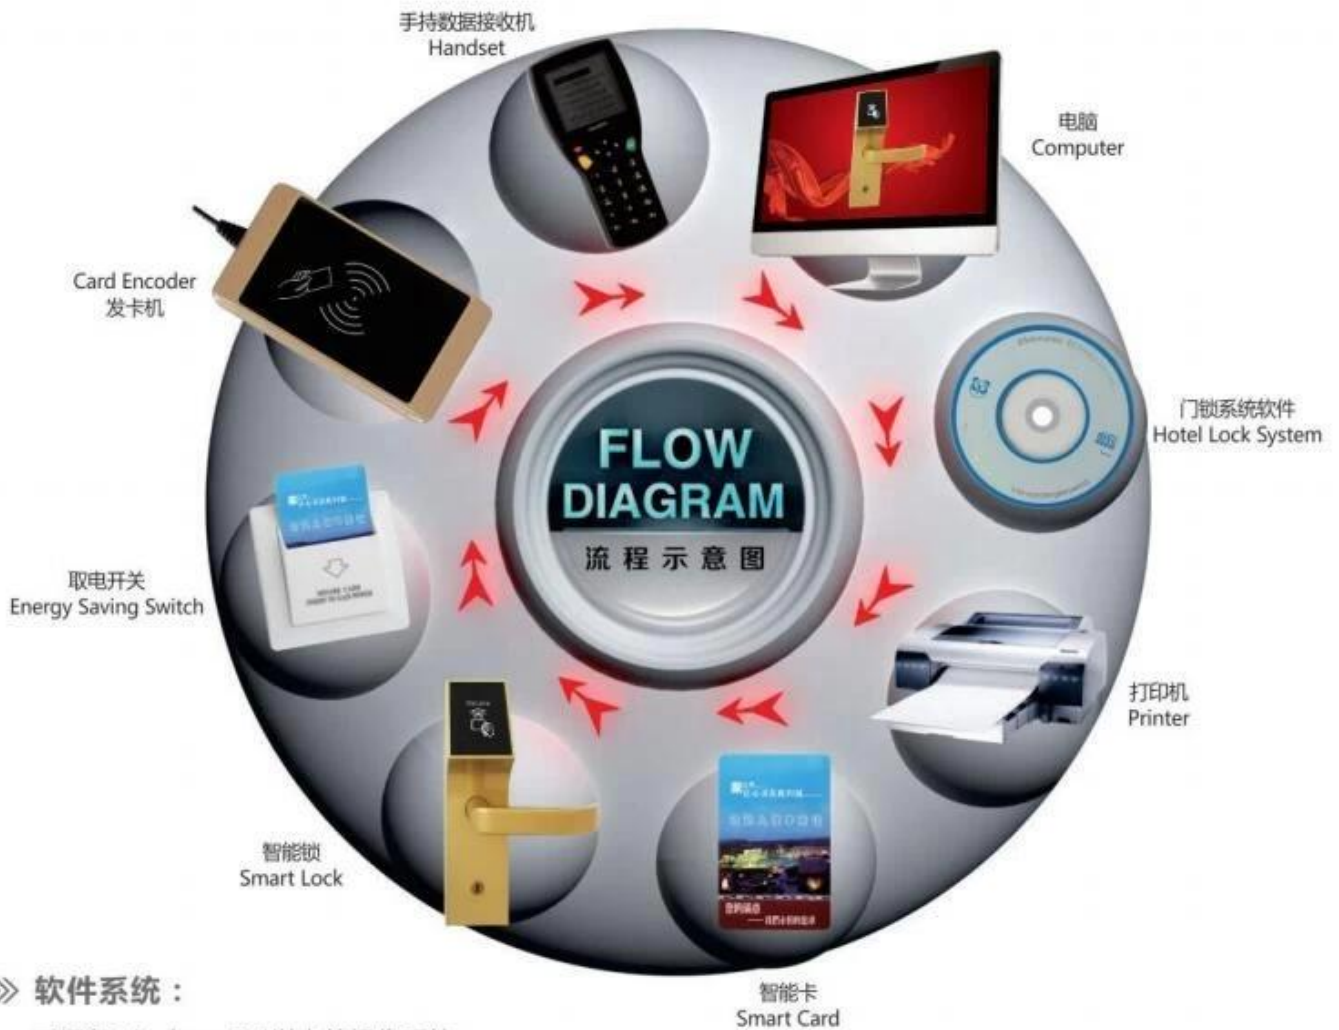

Material:Aluminum Alloy

Color:Black,Silver,Gray,Golden, BrownUnlock way:

RFID card,passcode,App (TT lock),key

Card:Up to 200 cards can be used

Working Voltage:4 AA/1.5V batteries(Normally 9 months)

Available door:40mm-60mm

Lock body:205*90*21mm

Alarm:low battery alarm

Size:300*70mm

» 软件系统：

可运行windows3.1以上的操作系统。

» 一卡通(MF1)智能卡功能扩展
Mifare-1(MF1)card Functional Extension

■ 2#短锁芯

■ 2#长锁芯