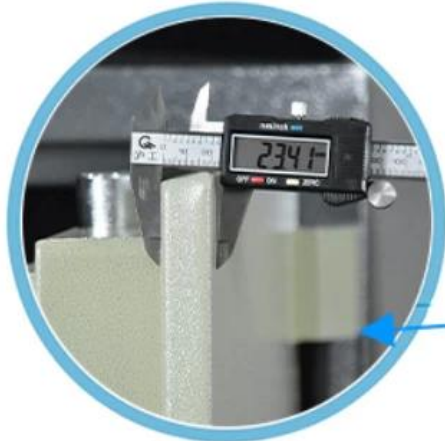

О: Да

**Stylish metal handle**

**Electronic digital lock:**

- 1. 1-8 digital code
- 2. Record of 55 times of opening can be queried
- 3. Set Date and Time (DD/MM/YY)
- 4. Error alarm and Vibrational alarm
- 5. Code hidden function

**Master Key**

**Emergency Key**

3 Layers Gypsum Board Door

One hours  
Fireproof Thickness: 22mm

Material Cutting

Laser cutting

Punching

Welding