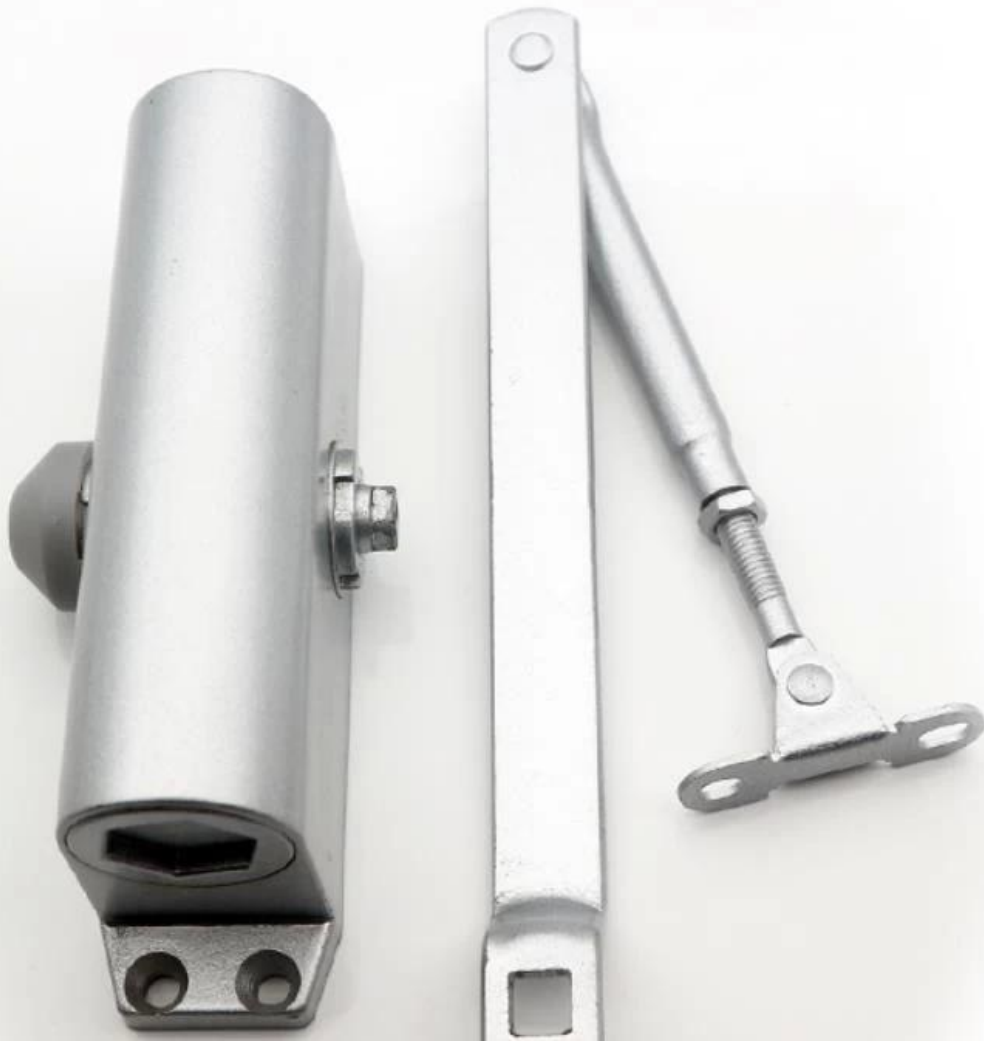

The thickened rivets are firmly connected
and do not fall off.
Effectively ensure the safety of use

New structure movement

Metal die-casting molding, multi-process processing, durable

Adjustable length arm