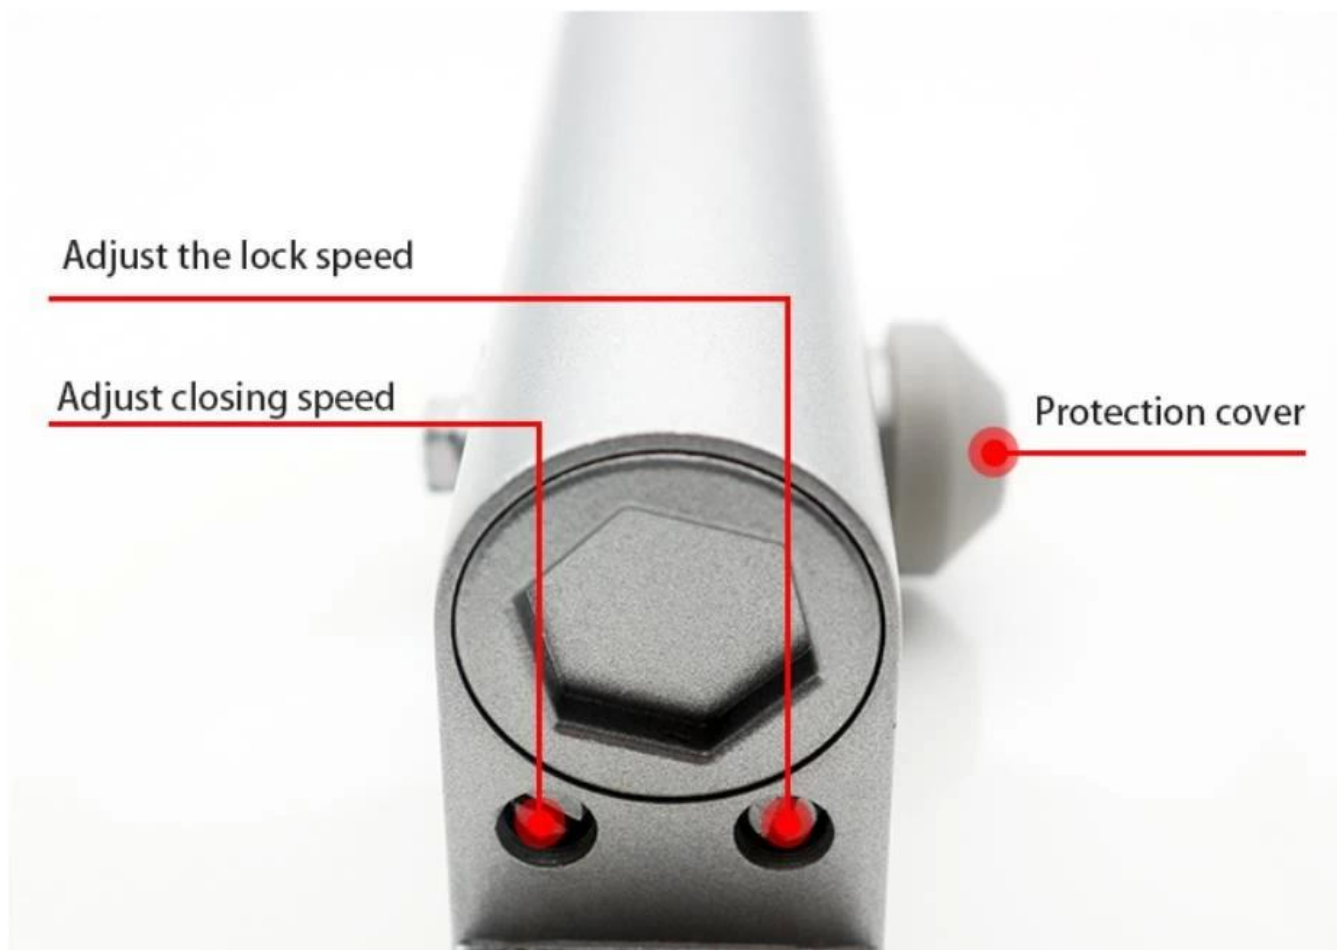

дверей, шкафы. замок. Их можно использовать в гостиницах, гостиницах, мотелях, офисных зданиях, дома, сауне.

The connecting rod rotates smoothly,
Make sure the door opens and
closes smoothly

Environmental protection rubber cover,
Effectively prevent metal surface oxidation,
Beautiful design, anti impact.

The thickened rivets are firmly connected
and do not fall off.
Effectively ensure the safety of use

New structure movement

Metal die-casting molding, multi-process processing, durable

Adjustable length arm

The telescopic arm adjusts even if the door frame is not in the same plane,
It can still be installed smoothly

Adjustable door closing speed

Door closing buffer is ultra-quiet

High toughness spring

500000 times without deformation