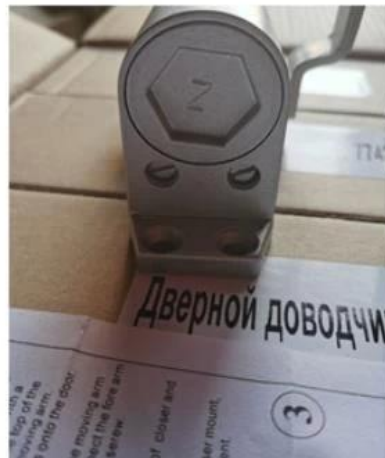

Eliminate abnormal sound caused by dislocation

High toughness spring

Applications

The door closer is only suitable for one-way casement doors

and is generally not used for frameless glass doors.

Product packaging