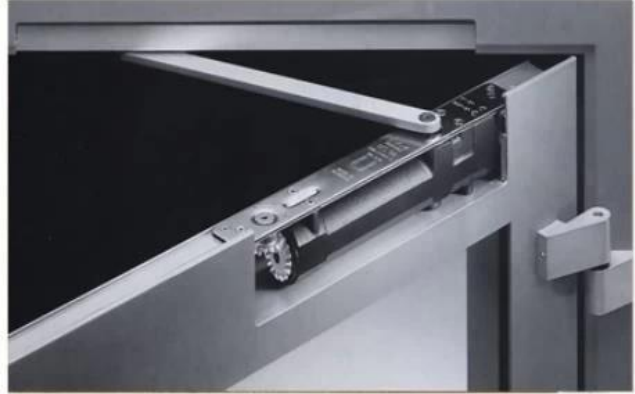

Eliminate abnormal sound caused by dislocation

High toughness spring

Applications

The door closer is only suitable for one-way casement doors

and is generally not used for frameless glass doors.

Product packaging