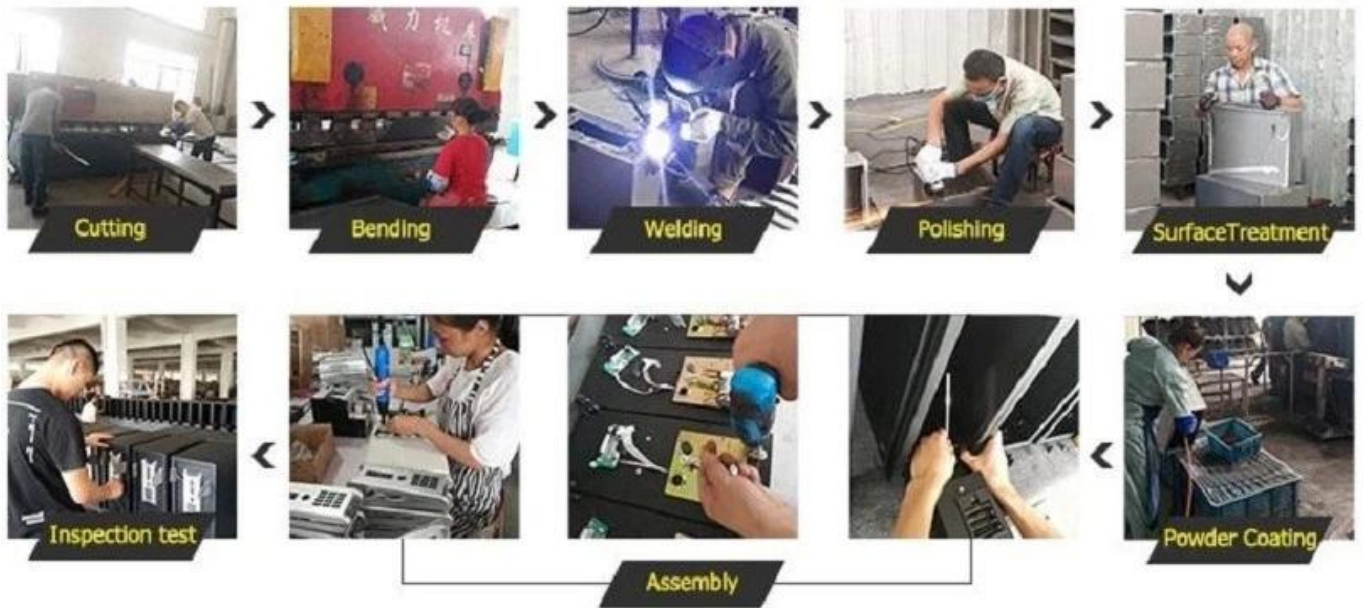

certifications

We have already passed and executed ISO9001: 2000. In addition, our product has CE, FCC, ROHS and some Chinese quality certificates, etc.

We supply high quality safe box for buyers all over the world. We have been in this industry for more than 15 years. This series safe is with guest code and manage code which can unlock the safe seperately. And also it has mechanical key for back up. As a professional manufacturer, we make quality safety box for different customers. With the experienced team we gained good reputation from our customer and markets. Looking forward to being your stable supplier very soon.