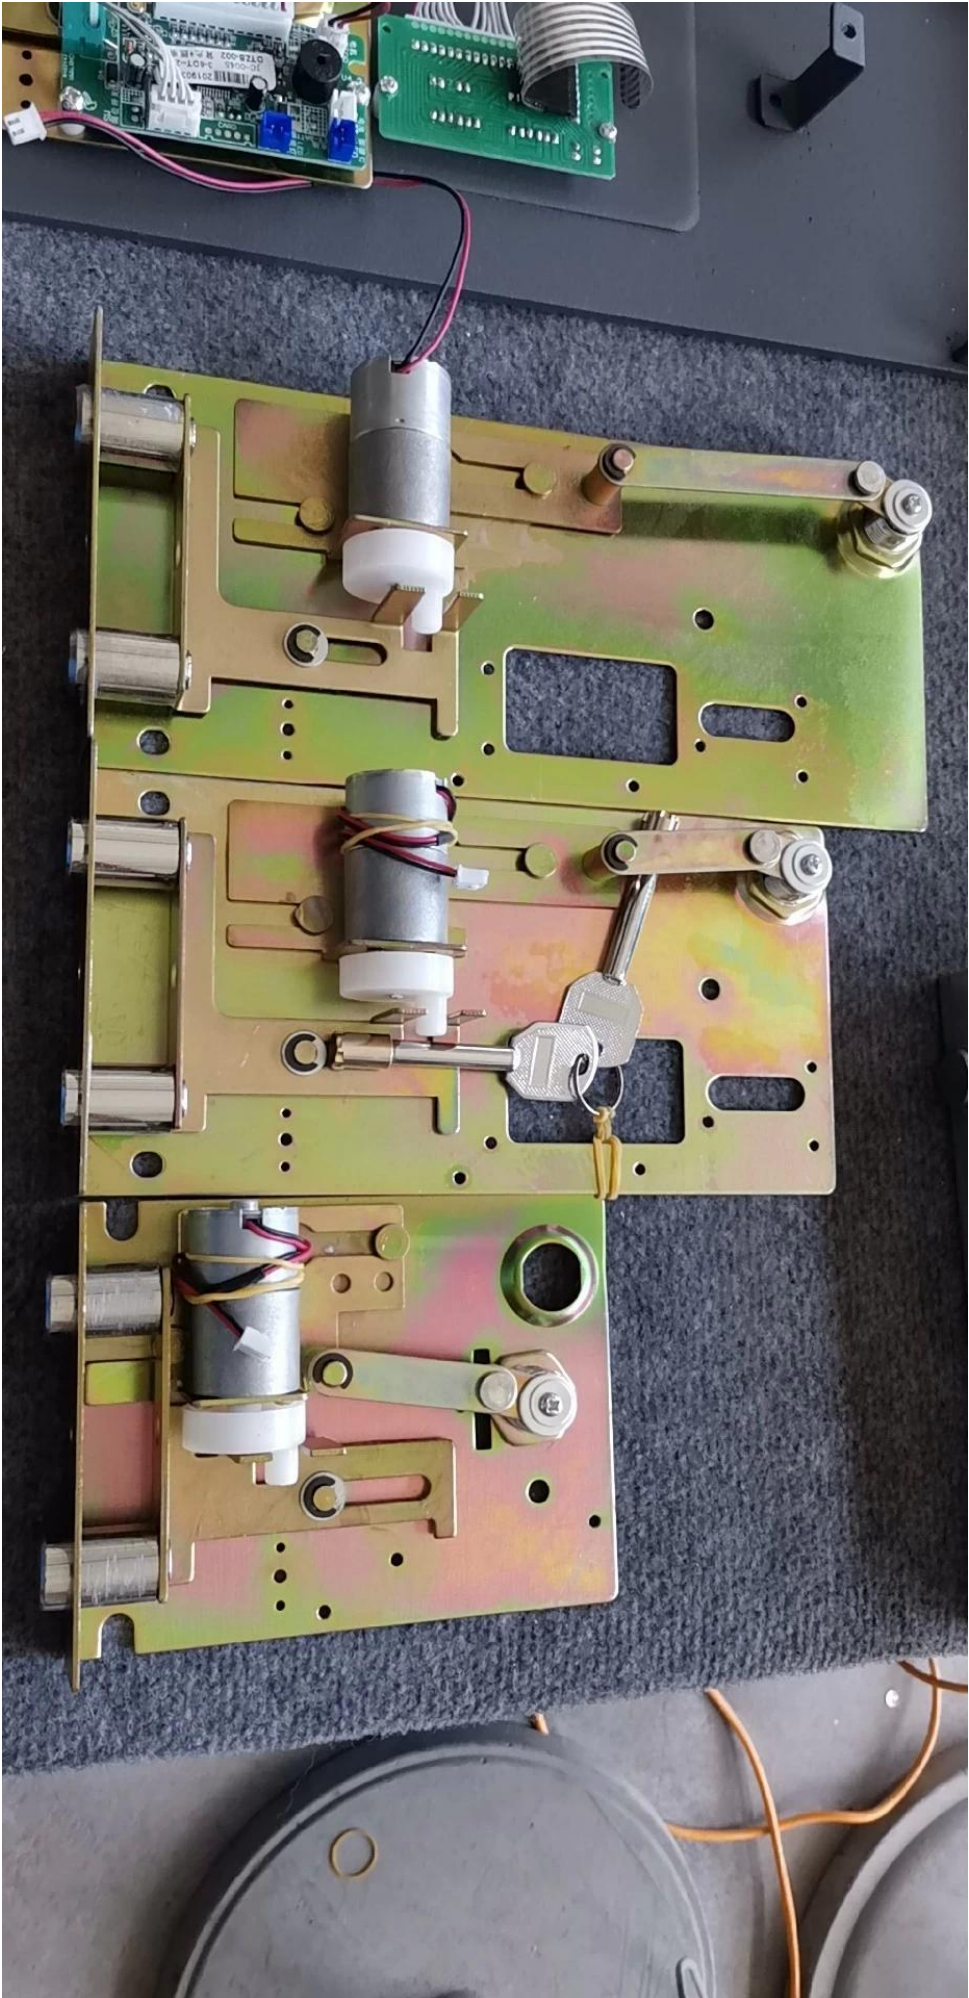

Functions and technical data	
<ol style="list-style-type: none">1. suitable for hotel or home office safe use2. it is led display3. 3-6 bits guest and master code to manage the safe individually.4. with mechanical key for emergency5. with audit trail function for option.6. keypad is with backlight function which help guests to operate in the dark.7. power supply: 4XAA alkaline battery	<ol style="list-style-type: none">8. with lower battery alarm function when battery is less than 4.8V9. keypad buttons are with braille which help blind people operate.10. if three times wrong input will lead system be locked for five minutes11. Can track 200 pieces unlocking records. 1000 pieces for options.12. This kind of keypad digital lock is suitable for hotel safe, home office safe use.13. There has different kinds of keypad panel locks for options.

To Lock:
Enter 3-6 digit code
Press Lock

To Open:
Re-enter 3-6
digit code

1	ABC 2	DEF 3
GHI 4	JKL 5	MNO 6
PRS 7	TUV 8	WXY 9
CLEAR	OPER 0	LOCK

[keyless access password keypad safe lock factory China](#)

Our team