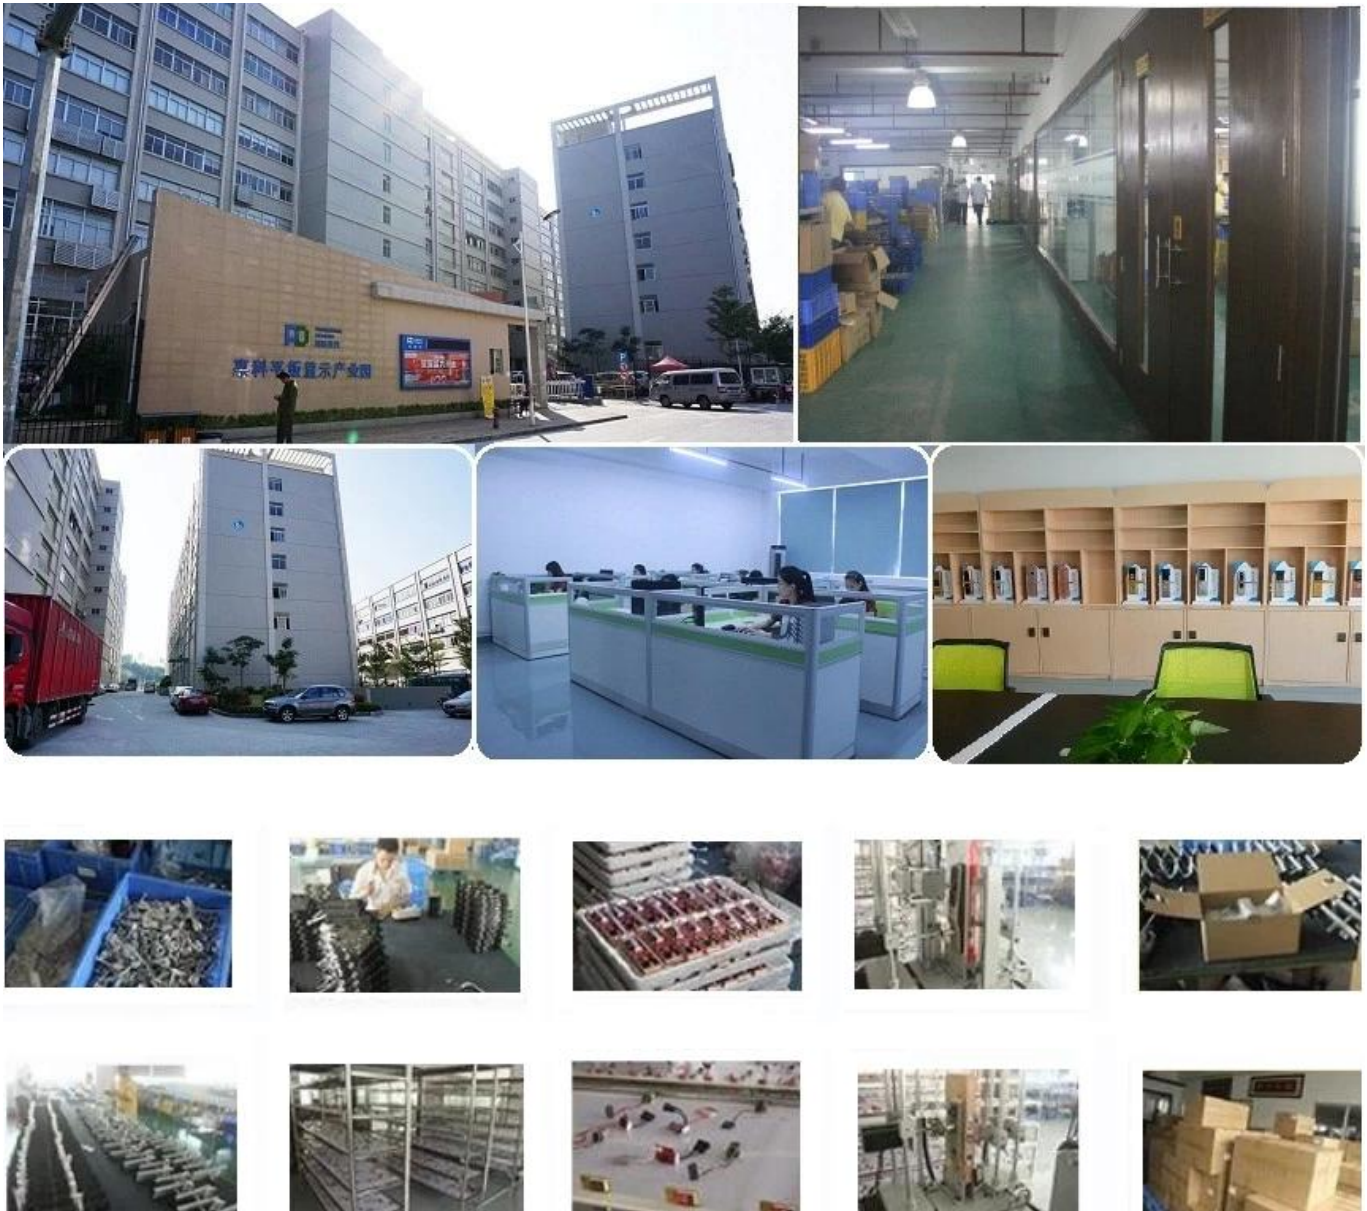

[keyless access password keypad safe lock factory China](#)

Our team

As a professional manufacturer of secure password steel China, our main independent research and development products are advanced fingerprint lock, combination lock, security lock, hotel door lock system, smart locker sauna cabinet, keypad lock, lock e-Cabinets that are widely used in the hotel access control system, massage center, office building, apartment, villa, etc.