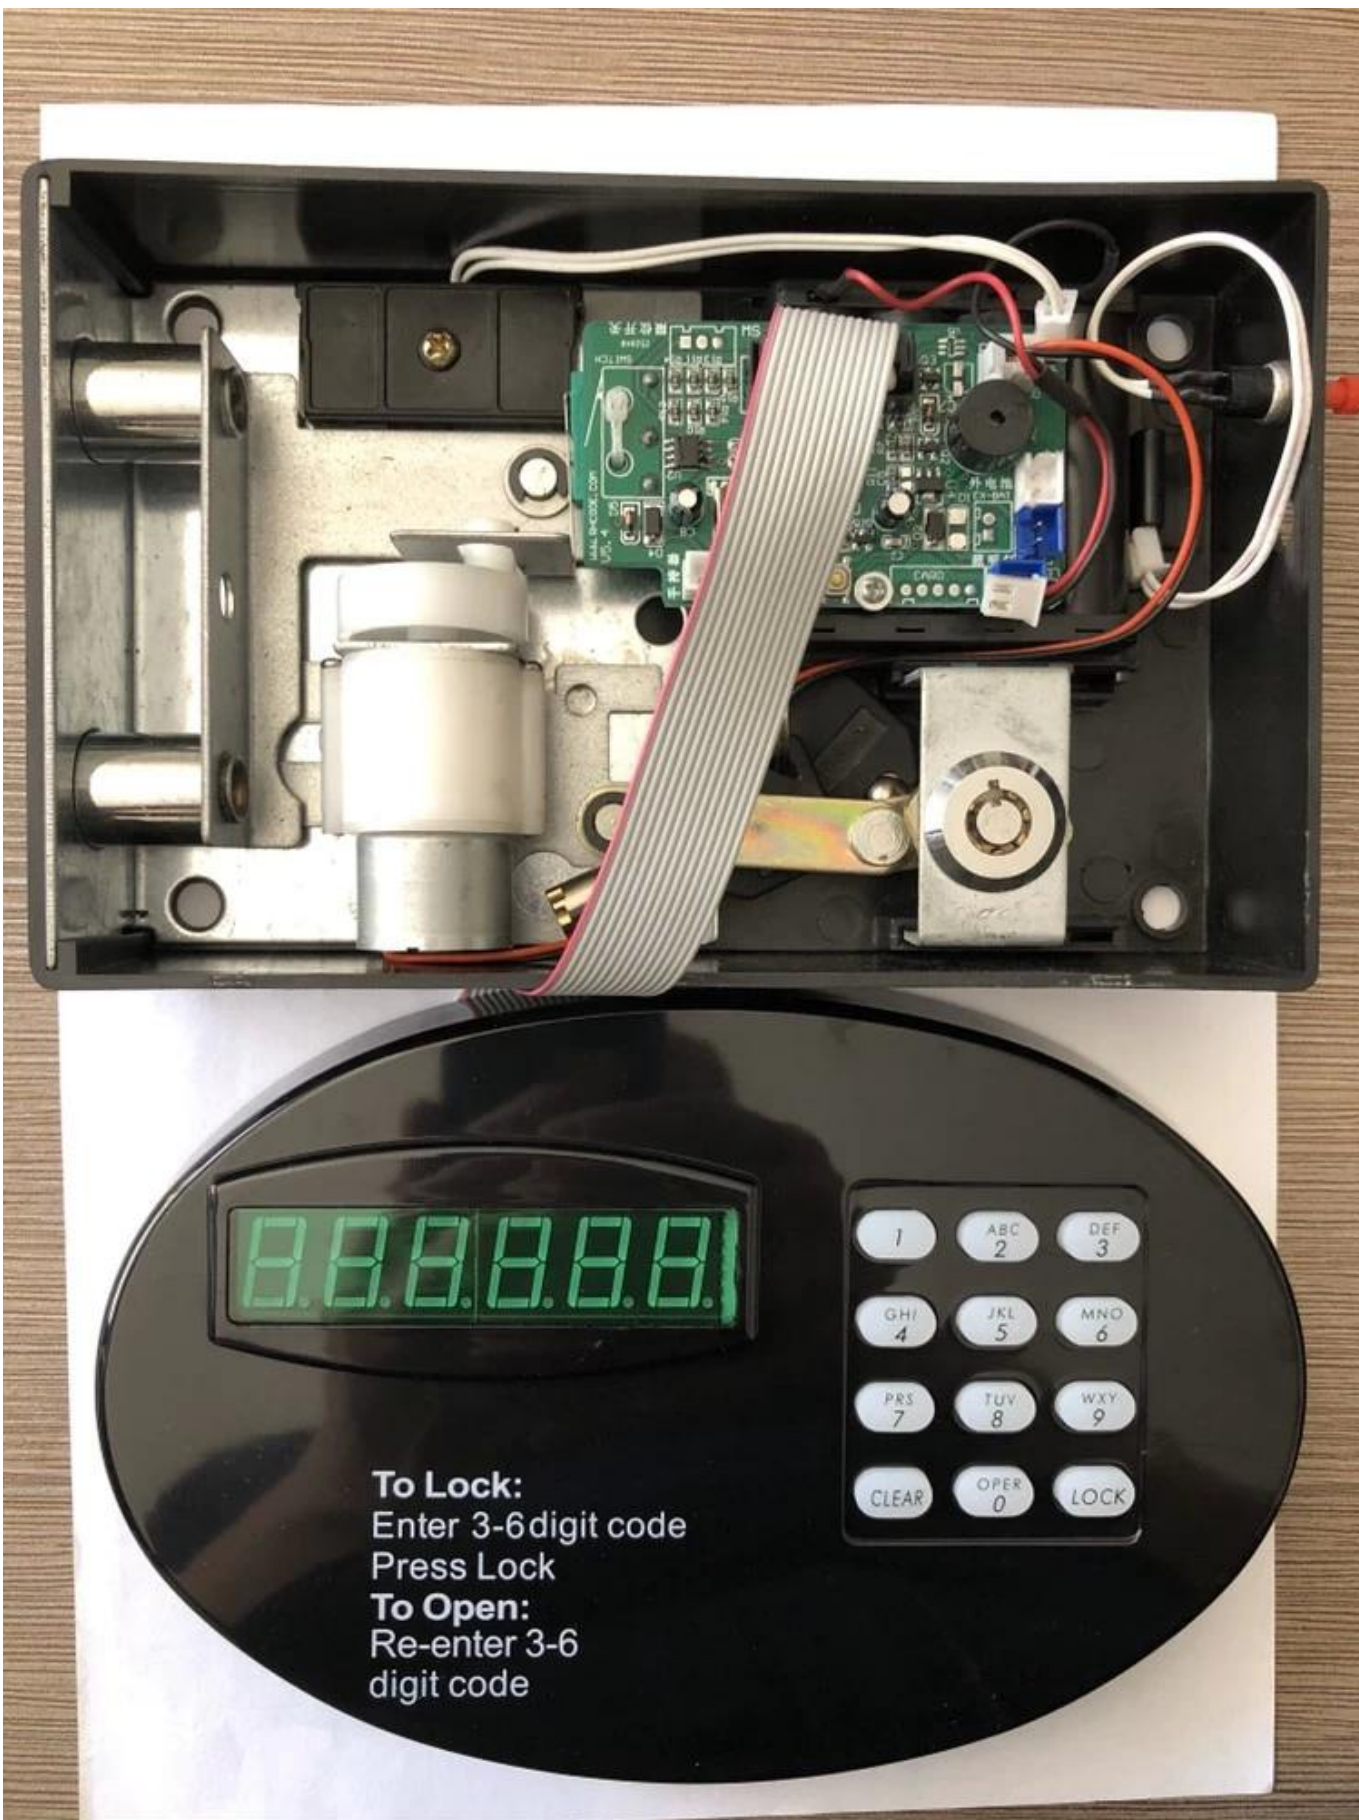

Functions and technical data	
<ol style="list-style-type: none">1. suitable for hotel or home office safe use2. it is led display3. 3-6 bits guest and master code to manage the safe individually.4. with mechanical key for emergency5. with audit trail function for option.6. keypad is with backlight function which help guests to operate in the dark.7. power supply: 4XAA alkaline battery	<ol style="list-style-type: none">8. with lower battery alarm function when battery is less than 4.8V9. keypad buttons are with braille which help blind people operate.10. if three times wrong input will lead system be locked for five minutes11. Can track 200 pieces unlocking records. 1000 pieces for options.12. This kind of keypad digital lock is suitable for hotel safe, home office safe use.13. There has different kinds of keypad panel locks for options.