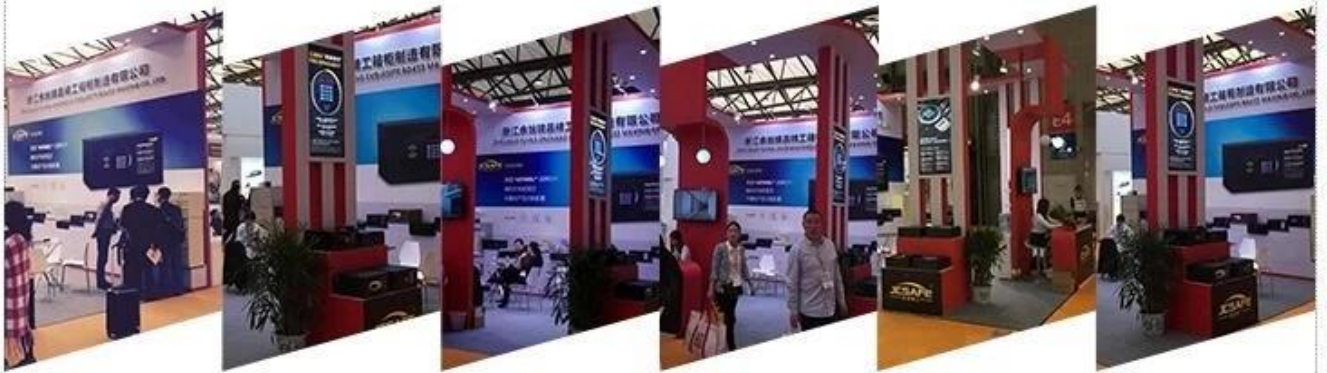

Exhibition

OEM/ODM service

2015YEAR