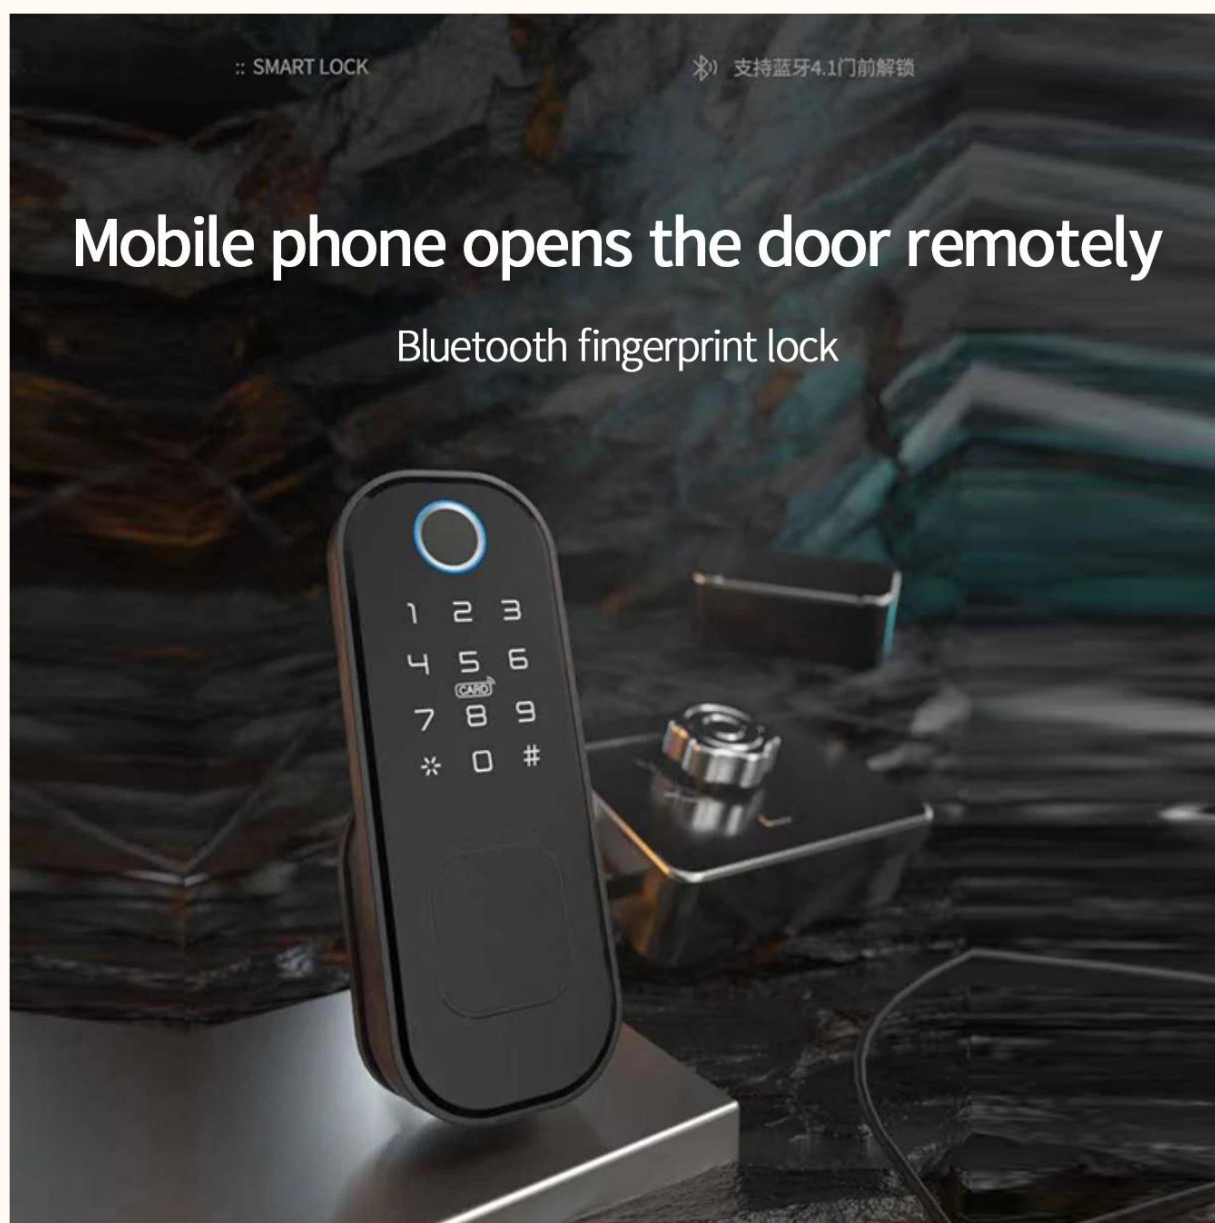

factory [wifi APP biometric fingerprint waterproof keyless rfid rim door lock](#) China made

We are a professional lock and safe factory in China and was established in 2004.

All of our products are sold to more than twenty countries in the world. Our products range include hote key card lock, biometric fingerprint door lock, password door lock, cabinet door lock, qr code door lock,

various series safes etc.

We have already passed ISO9001, CE, ROHS, EMC, CCC certificated to guarantee quality and our company regular management.

Product model: ZJ-R5