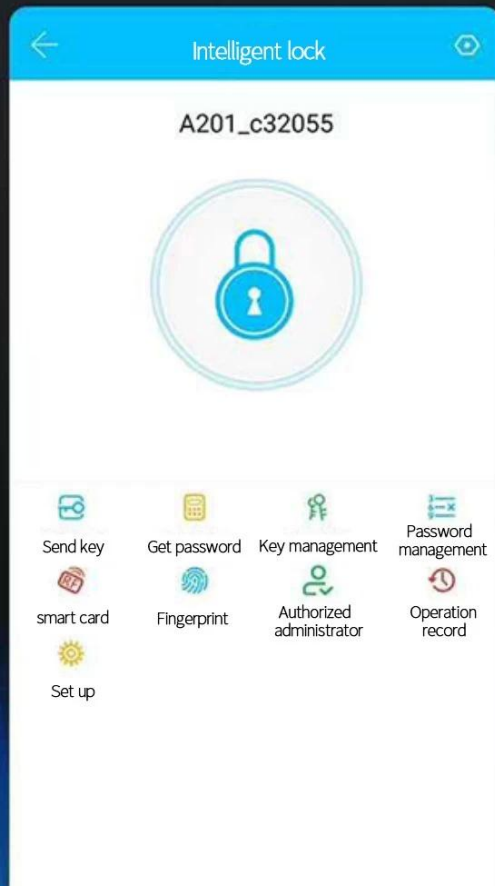

Voice operation
prompt

GOING HOME HAS NEVER BEEN SO CONVENIENT

There is always a way you like to open the door with your mobile phone or fingerprint

APP is really easy to use

The wisdom function covers daily life scenes and is thoughtful and thoughtful

User management

Increase or decrease users and change permissions

Door lock settings

Alarm function

Door lock log

Mobile APP is easy to check

ELECTRONIC KEY, SENT AT ANY TIME

After receiving the electronic key, the other party can also open the door with the mobile phone