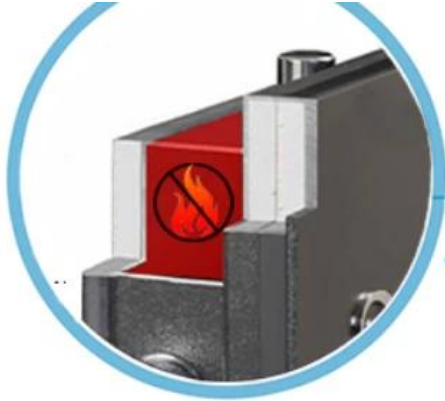

Q:Can you customize the safe?

A:Yes we can make it.

Q:Can we mix up different models for a full container?

A:Yes

Stylish metal handle

Electronic digital lock:

- 1. 1-8 digital code
- 2. Record off 55 times of opening can be queried
- 3. Set Date and Time(DD/MM/YY)
- 4. Error alarm and Vibrational alarm
- 5. Code hidden function

Master Key

Emergency Key

3 Layers Gypsum Board Door

One hours
Fireproof Thickness: 22mm

Material Cutting

Laser cutting

Punching

Welding