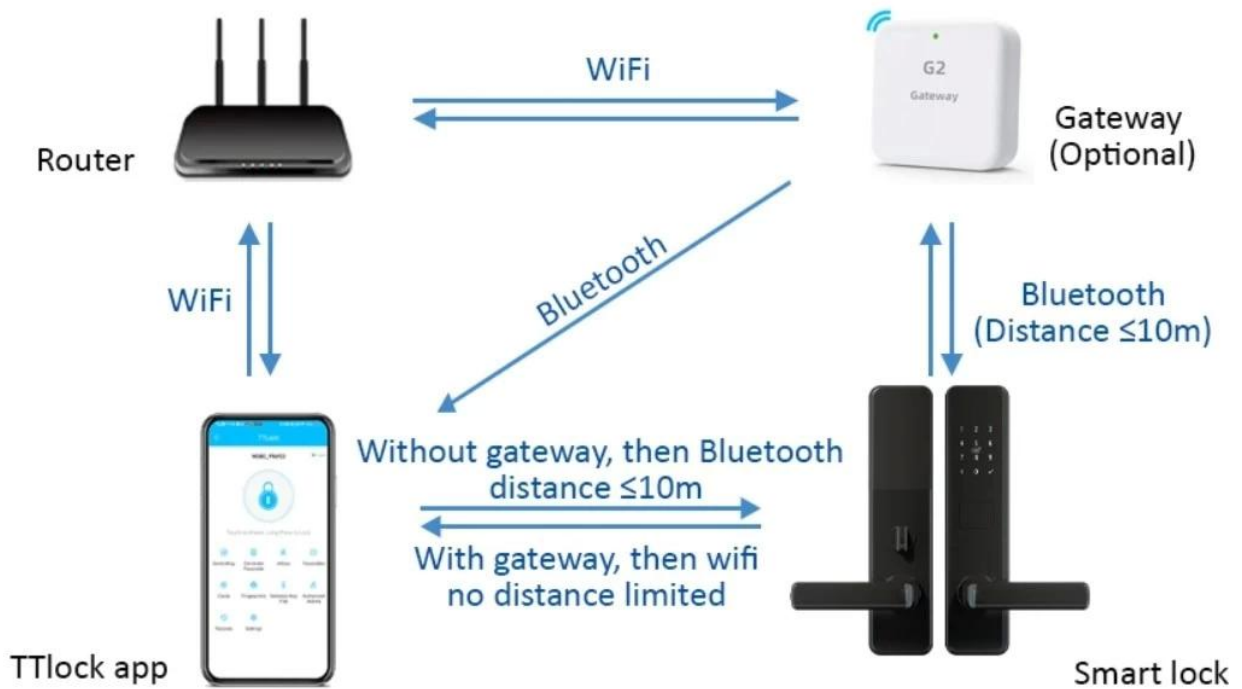

How to Connect to TTlock App?

TTlock App Interface

Send e-Key and Password to unlock

The e-key and password with the valid time, which is portable for you to manage in rental house,

Send e-Key

Send eKey to another TTLock account, the recipient can unlock via TTLock APP.