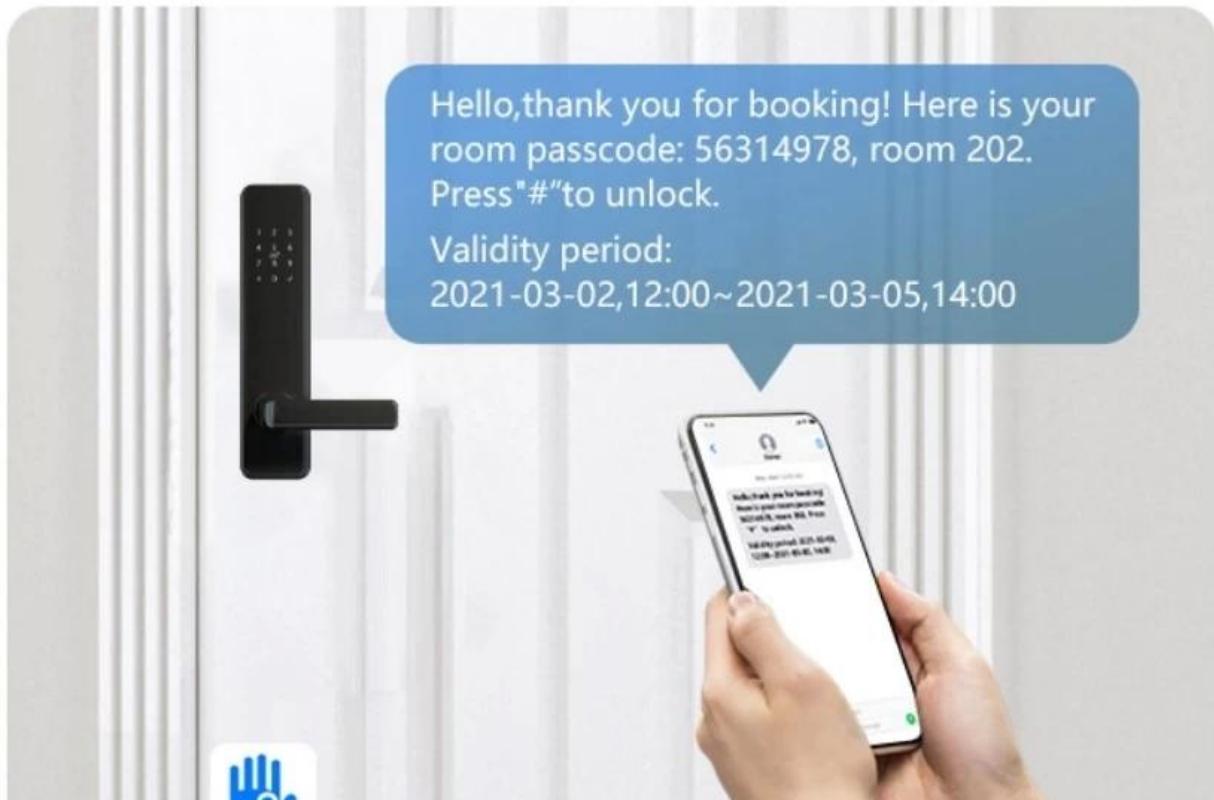

Start Time 2020.04.25 18:34

End Time 2020.04.25 19:34

Authorized Admin

Send

Generate password

You can generate password without connecting to network.
Send password to family, friend, tenant, etc. anytime.