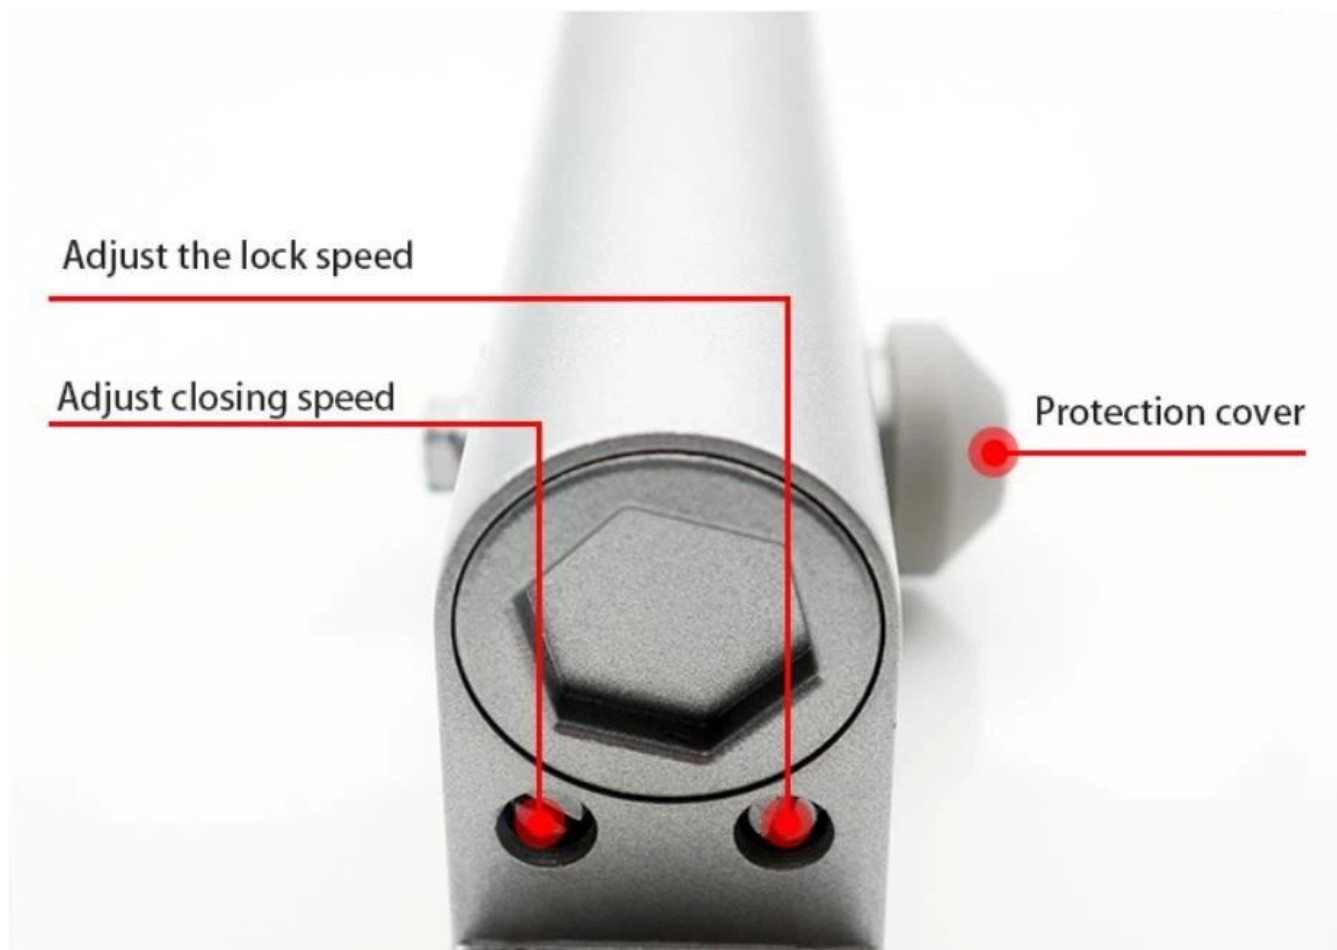

Adjustable door closing speed