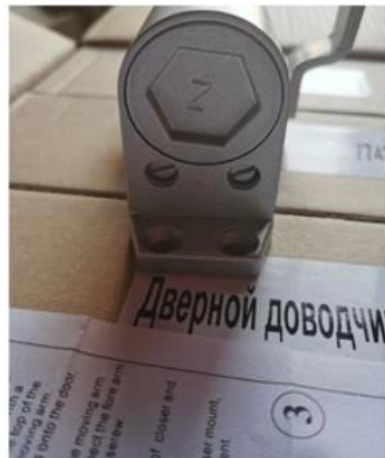

Product packaging