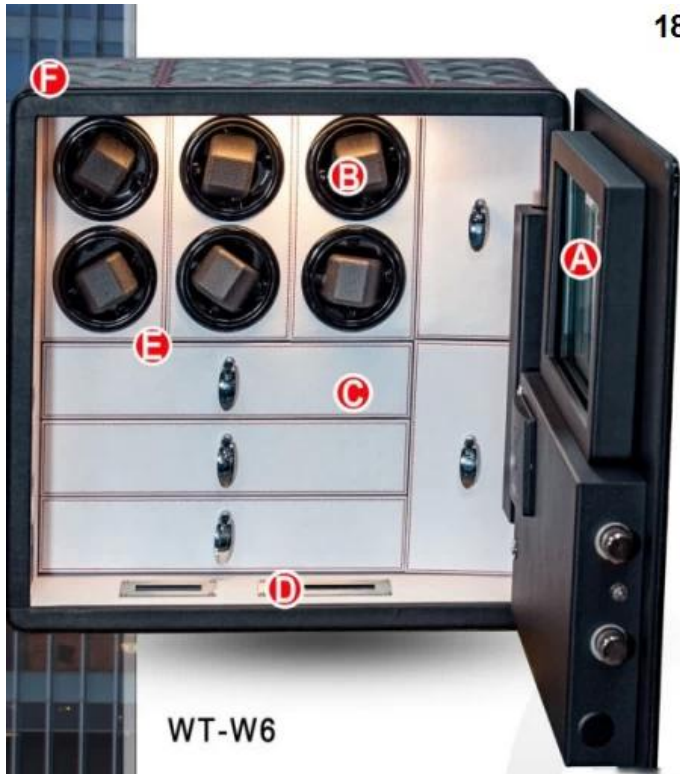

**18 mm explosion-proof glass window**  
 explosion proof glass window  
 touch digital lock

**Silent Japanese Gear Motors**  
 Flex Foam Watch Cushions

High quality safe box with 6-12 watch  
**winders and jewelry drawer and  
 storage grid for optional**