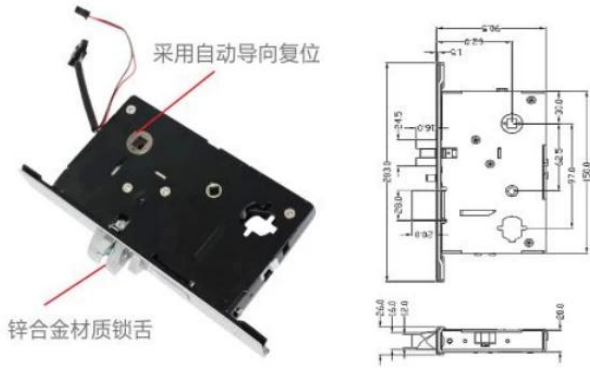

■ 2#短锁芯

■ 2#长锁芯

■ 1#短锁芯

■ 1#长锁芯