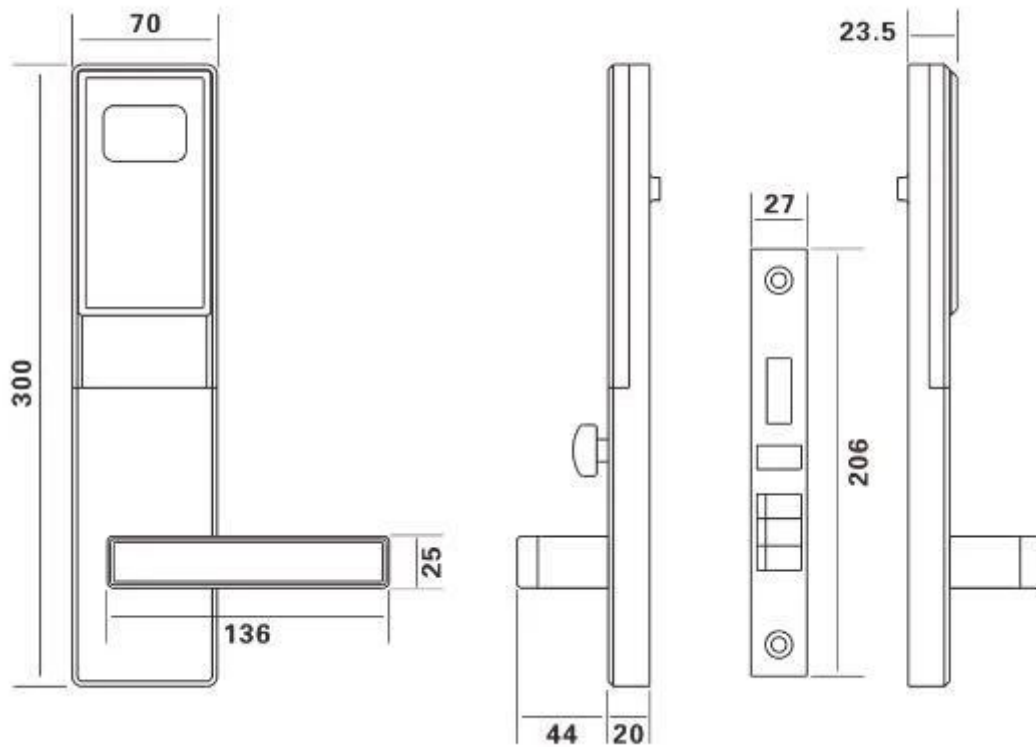

Serratura per vetro in vendita

QR-05S-PER

QR-05S-JH

QR-05S-HB

QR-05-PER

QR-05-JH

QR-05-HB

Product features