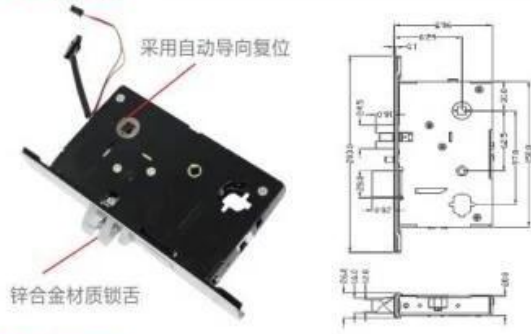

Material:Aluminum Alloy

Color:Black,Silver,Gray,Golden, BrownUnlock way:

RFID card,passcode,App (TT lock),key

Card:Up to 200 cards can be used

Working Voltage:4 AA/1.5V batteries(Normally 9 months)

Available door:40mm-60mm

Lock body:205*90*21mm

Alarm:low battery alarm

Size:300*70mm

» 软件系统：

可运行windows3.1以上的操作系统。

» 一卡通(MF1)智能卡功能扩展
Mifare-1(MF1)card Functional Extension

■ 2#短锁芯

■ 2#长锁芯