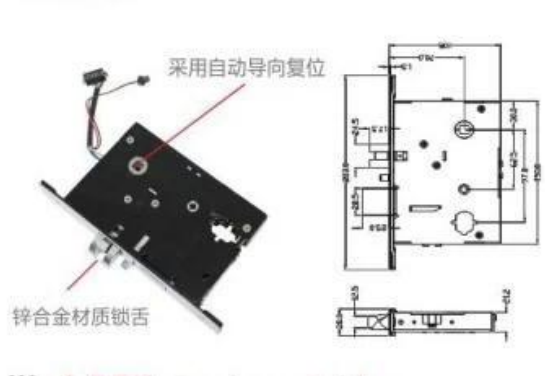

■ 2#短锁芯

■ 2#长锁芯

■ 1#短锁芯

■ 1#长锁芯