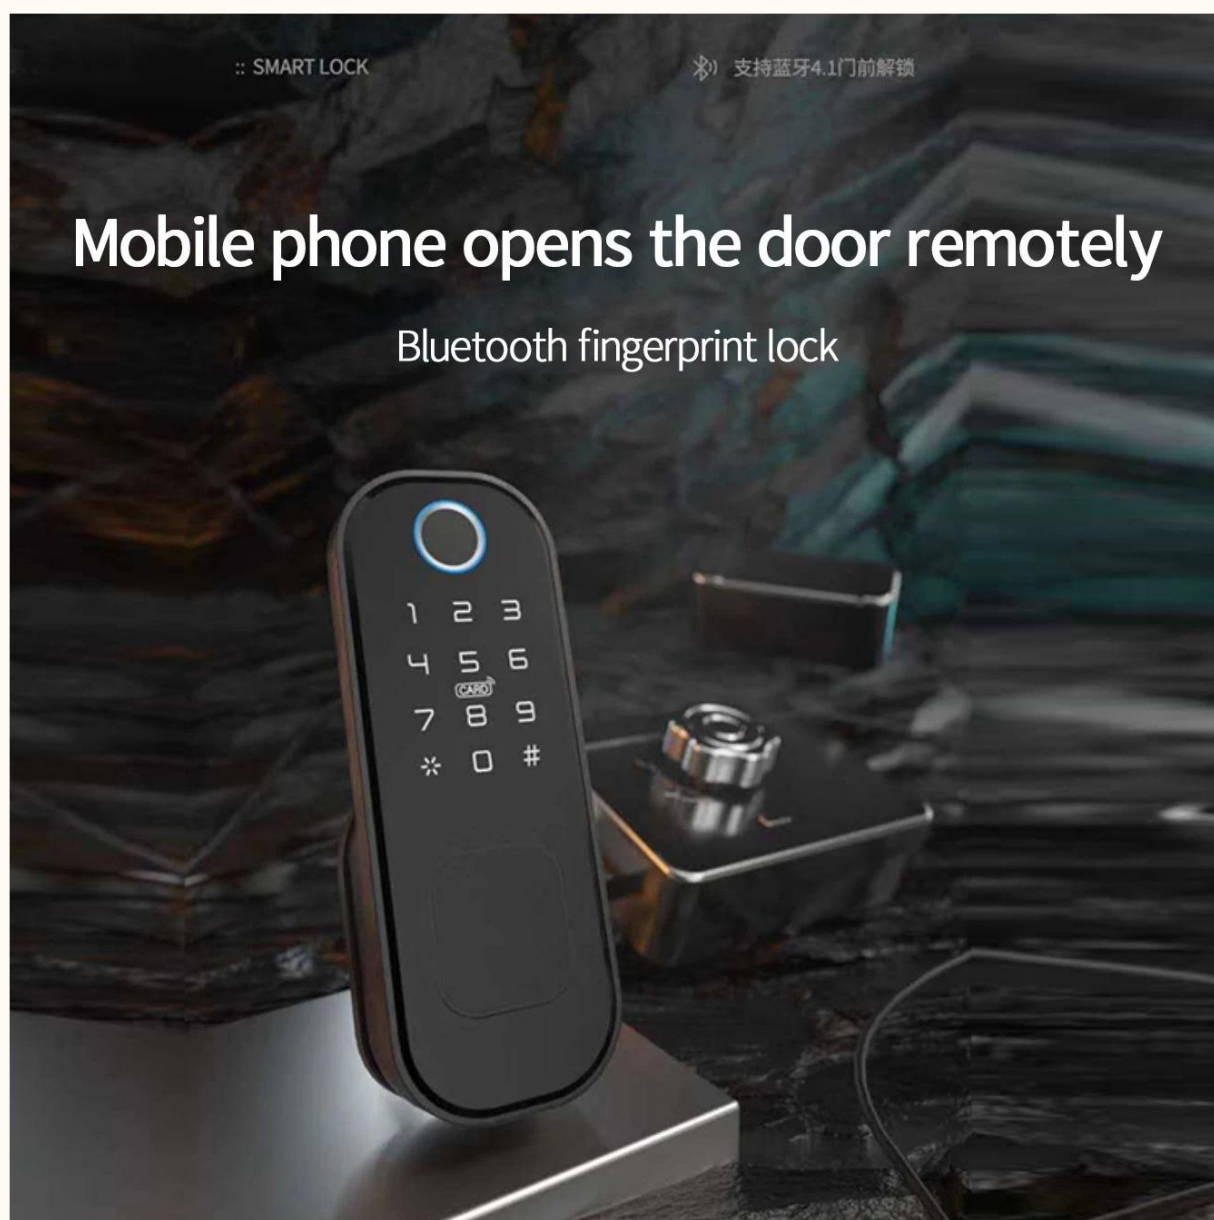

factory [wifi APP biometric fingerprint waterproof keyless rfid rim door lock](#) China made

We are a professional lock and safe factory in China and was established in 2004.

All of our products are sold to more than twenty countries in the world. Our products range include hote key card lock, biometric fingerprint door lock, password door lock, cabinet door lock, qr code door lock,

various series safes etc.

We have already passed ISO9001, CE, ROHS, EMC, CCC certificated to guarantee quality and our company regular management.

Product model: ZJ-R5