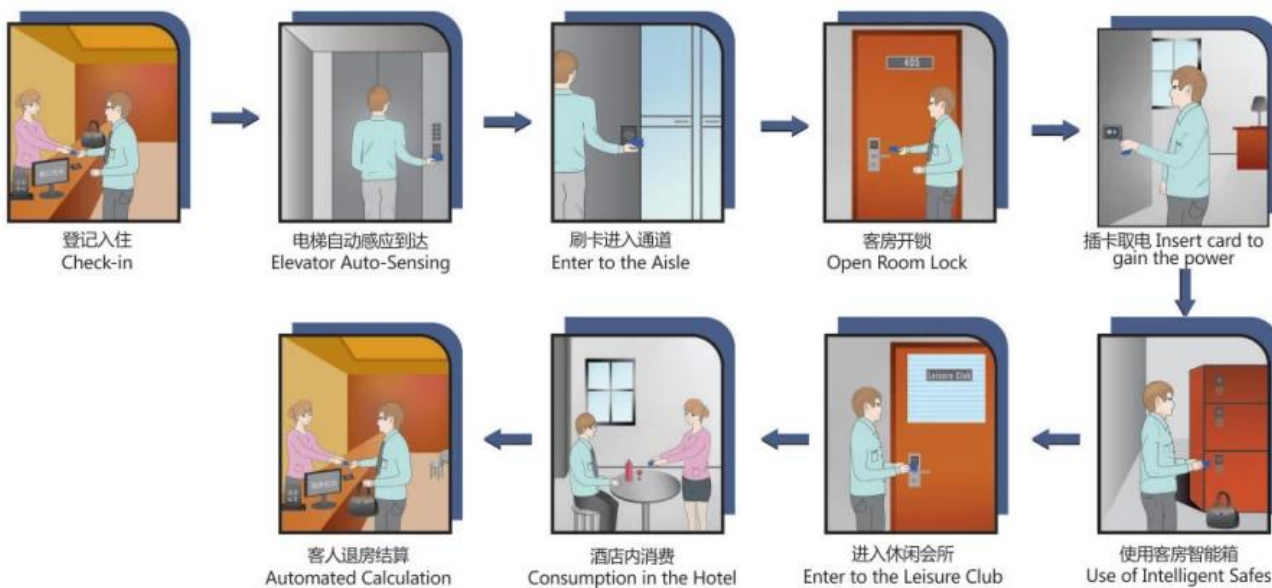

一卡通(MF1)智能卡功能扩展 Mifare-1(MF1)card Functional Extension