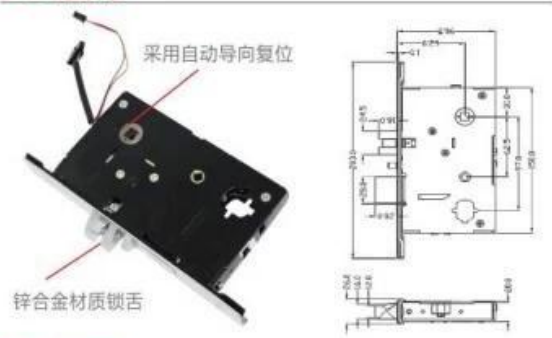

Material:Aluminum Alloy

Color:Black,Silver,Gray,Golden, BrownUnlock way:

RFID card,passcode,App (TT lock),key

Card:Up to 200 cards can be used

Working Voltage:4 AA/1.5V batteries(Normally 9 months)

Available door:40mm-60mm

Lock body:205*90*21mm

Alarm:low battery alarm

Size:300*70mm

» 软件系统：

可运行windows3.1以上的操作系统。

» 一卡通(MF1)智能卡功能扩展
Mifare-1(MF1)card Functional Extension

■ 2#短锁芯

■ 2#长锁芯