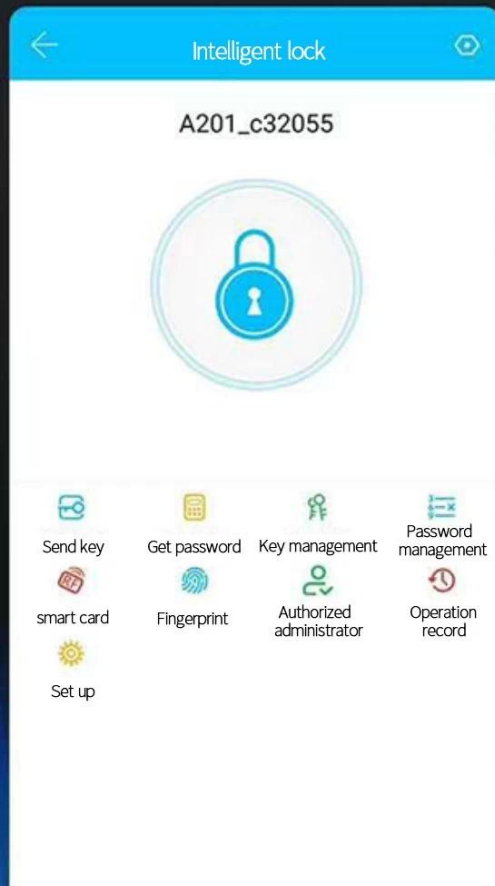

# APP is really easy to use

The wisdom function covers daily life scenes and is thoughtful and thoughtful