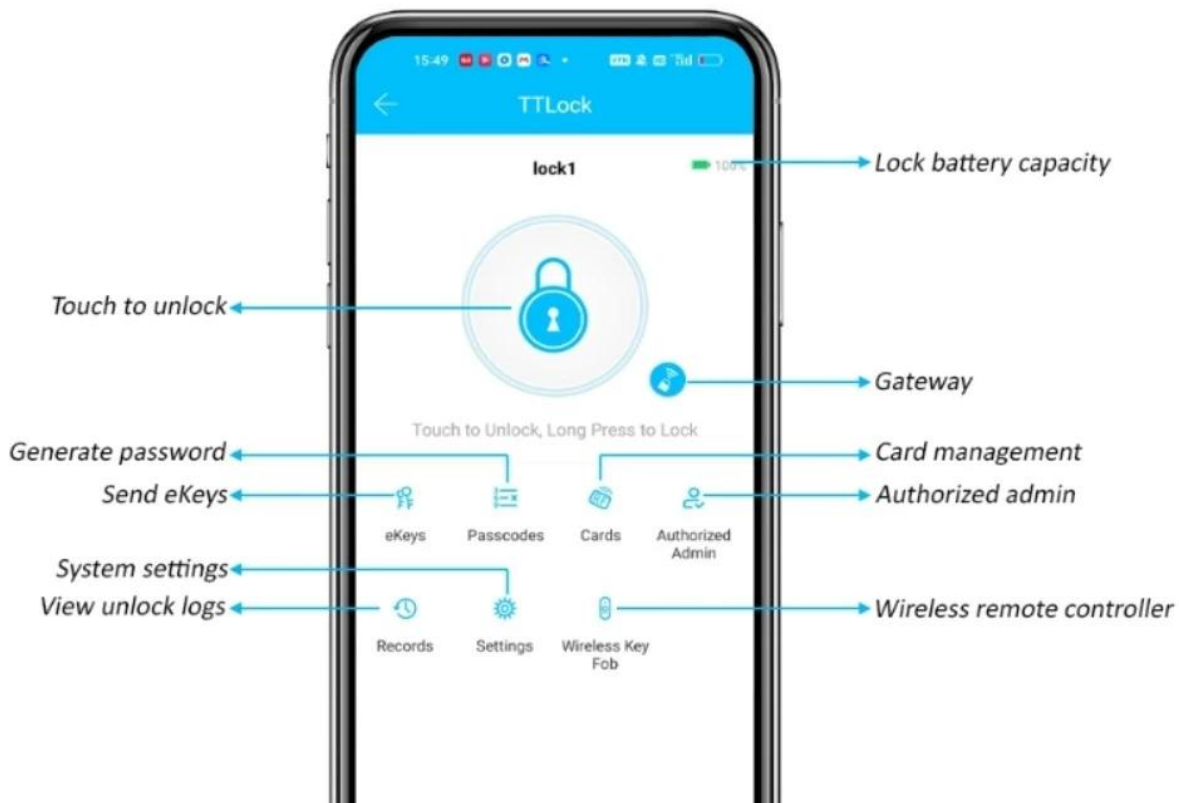

How to Connect to TTlock App?

TTlock App Interface

Send e-Key and Password to unlock

The e-key and password with the valid time, which is portable for you to manage in rental house,

Send e-Key

Send eKey to another TTLock account, the recipient can unlock via TTLock APP.