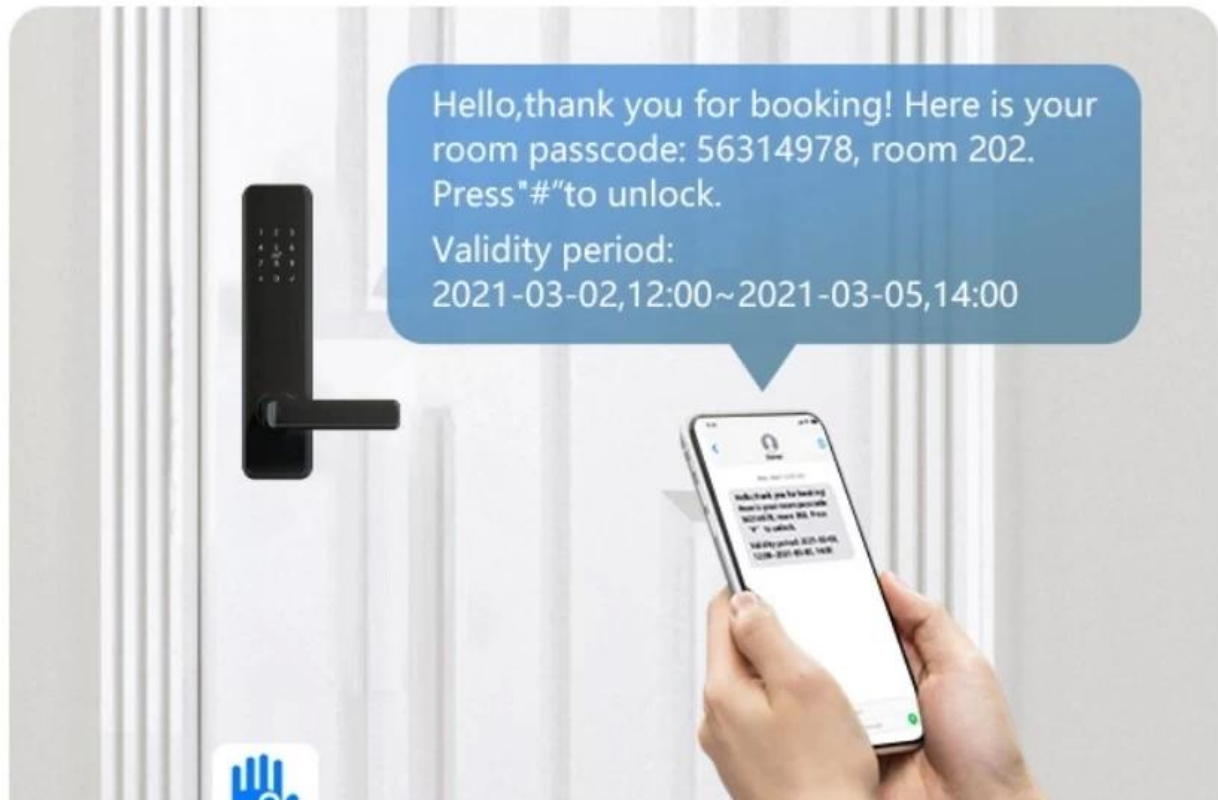

Start Time 2020.04.25 18:34

End Time 2020.04.25 19:34

Authorized Admin

Send

Generate password

You can generate password without connecting to network.
Send password to family, friend, tenant, etc. anytime.