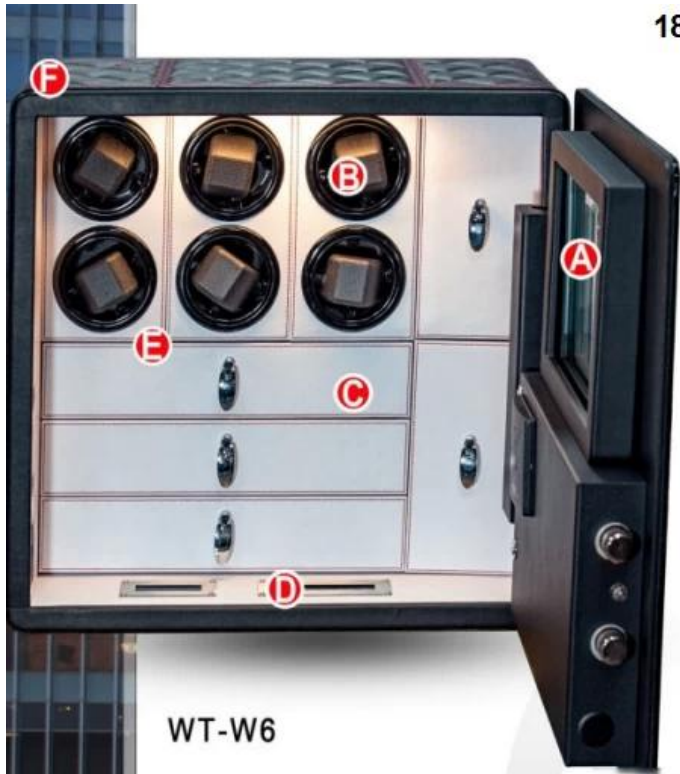

18 mm explosion-proof glass window
explosion proof glass window
touch digital lock

Silent Japanese Gear Motors
Flex Foam Watch Cushions

High quality safe box with 6-12 watch
**winders and jewelry drawer and
storage grid for optional**

Watch Winder LCD touch
panel & LED light on the door

Mounting to wall/foor

WT-W6

Leather Options

Environmentally friendly leather fine sewing
environmentally friendly leather fine sewing