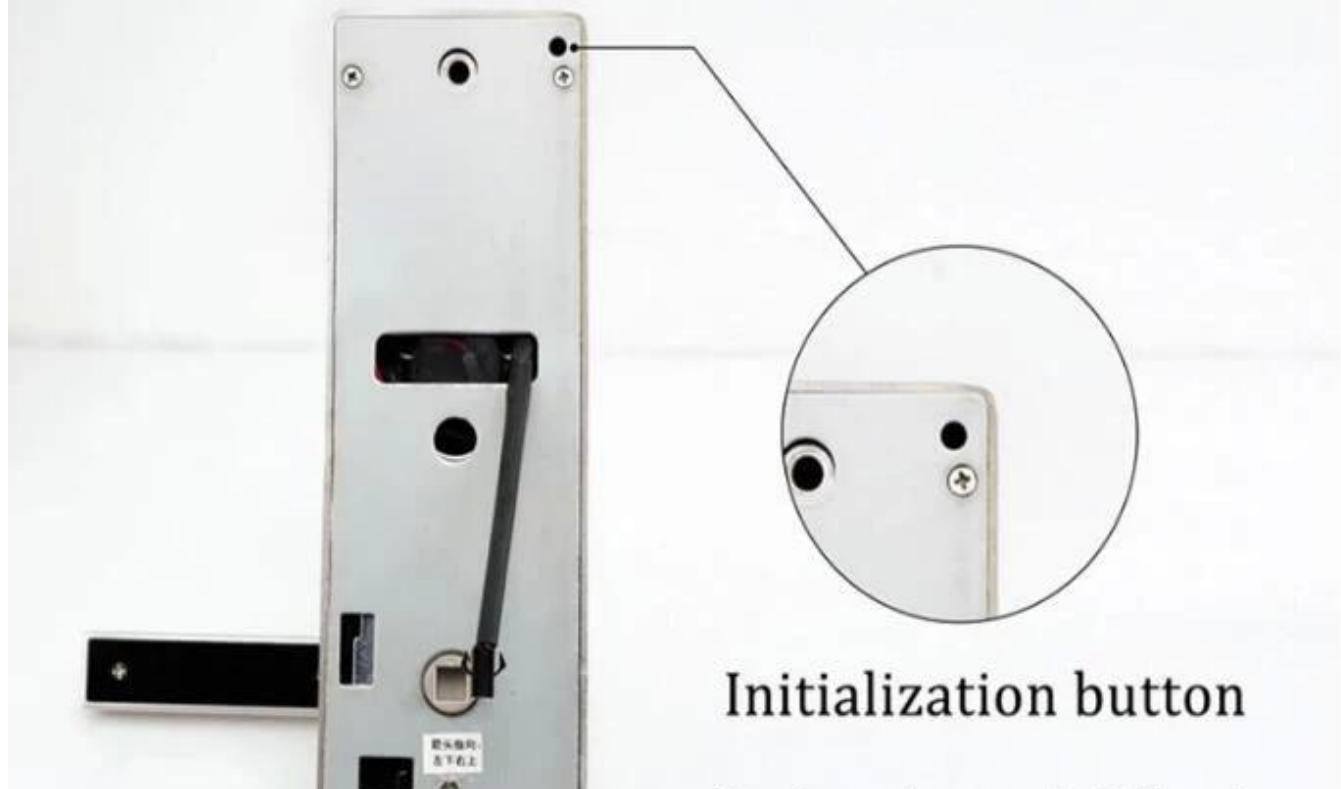

When the master card is lost,
you can reset the card by initializing.

Nuestro equipo