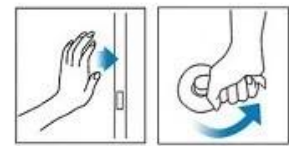

Garbled Function

You can input any number before or after correct password

Get rid of the key trouble

Input password:

****5201314****

any number correct password any number

Free-style handle design to protect any break-in attempt and pass 300 thousand times test.

Lift handle can be locked from outside

① push door

① Lift handle

High-tech Biological fingerprints technology more security, easy identify

False reject rate lower than 0.01%

≤0.5s
unlock time
less than 1s

可识别
指纹 1000000 个
电阻性电阻