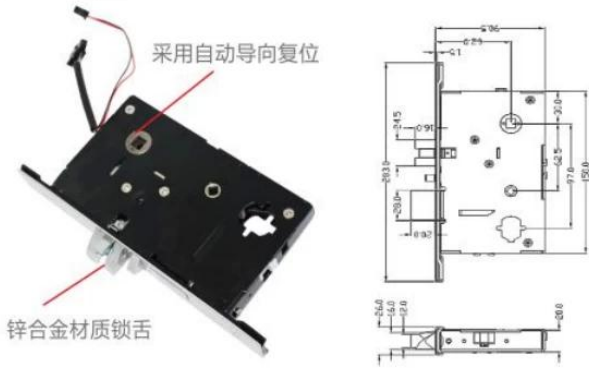

■ 2#短锁芯

■ 2#长锁芯

■ 1#短锁芯

■ 1#长锁芯