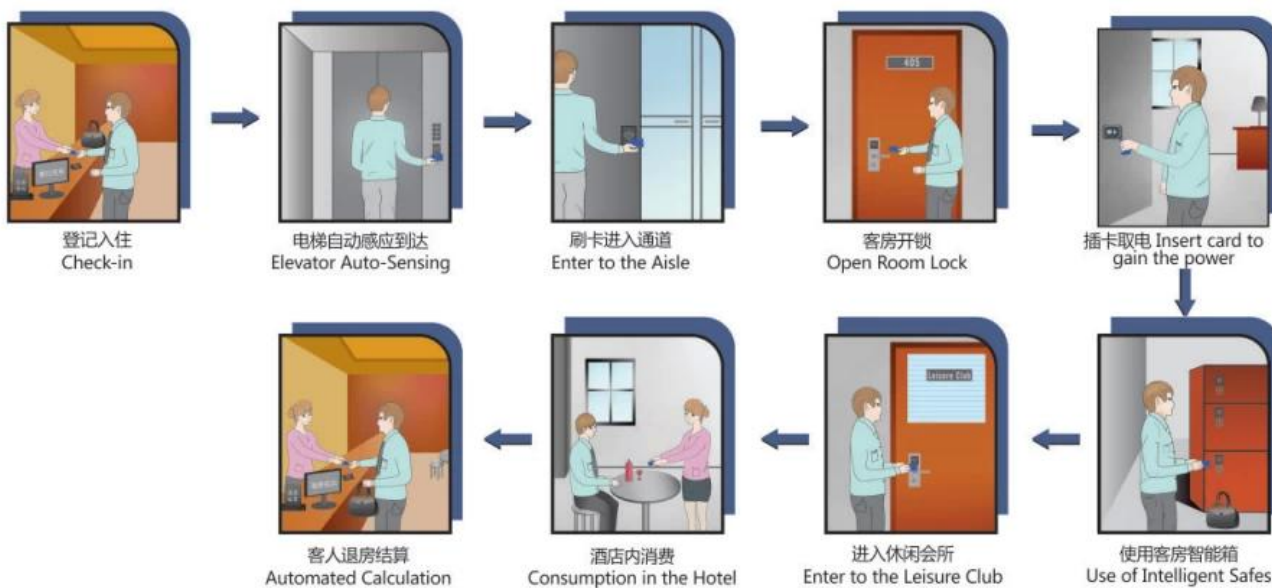

ABOUT PRODUCTS

Full product lines for smart locks and electronic safety box, we supply various of hotel room products, such as hotel locks, hotel safes, energy saver, display, controller etc. and other fingerprint lock, face ID recognition lock, glass door lock, cabinet lock. They can be used in hotels, inns, motels, office buildings, home, sauna etc.

■ 2#短锁芯

■ 2#长锁芯

■ 1#短锁芯

■ 1#长锁芯

一卡通(MF1)智能卡功能扩展
Mifare-1(MF1)card Functional Extension

内部员工智能管理
INTERNAL CONTROLS

新沂经开区人才公寓

通辽内蒙古大学