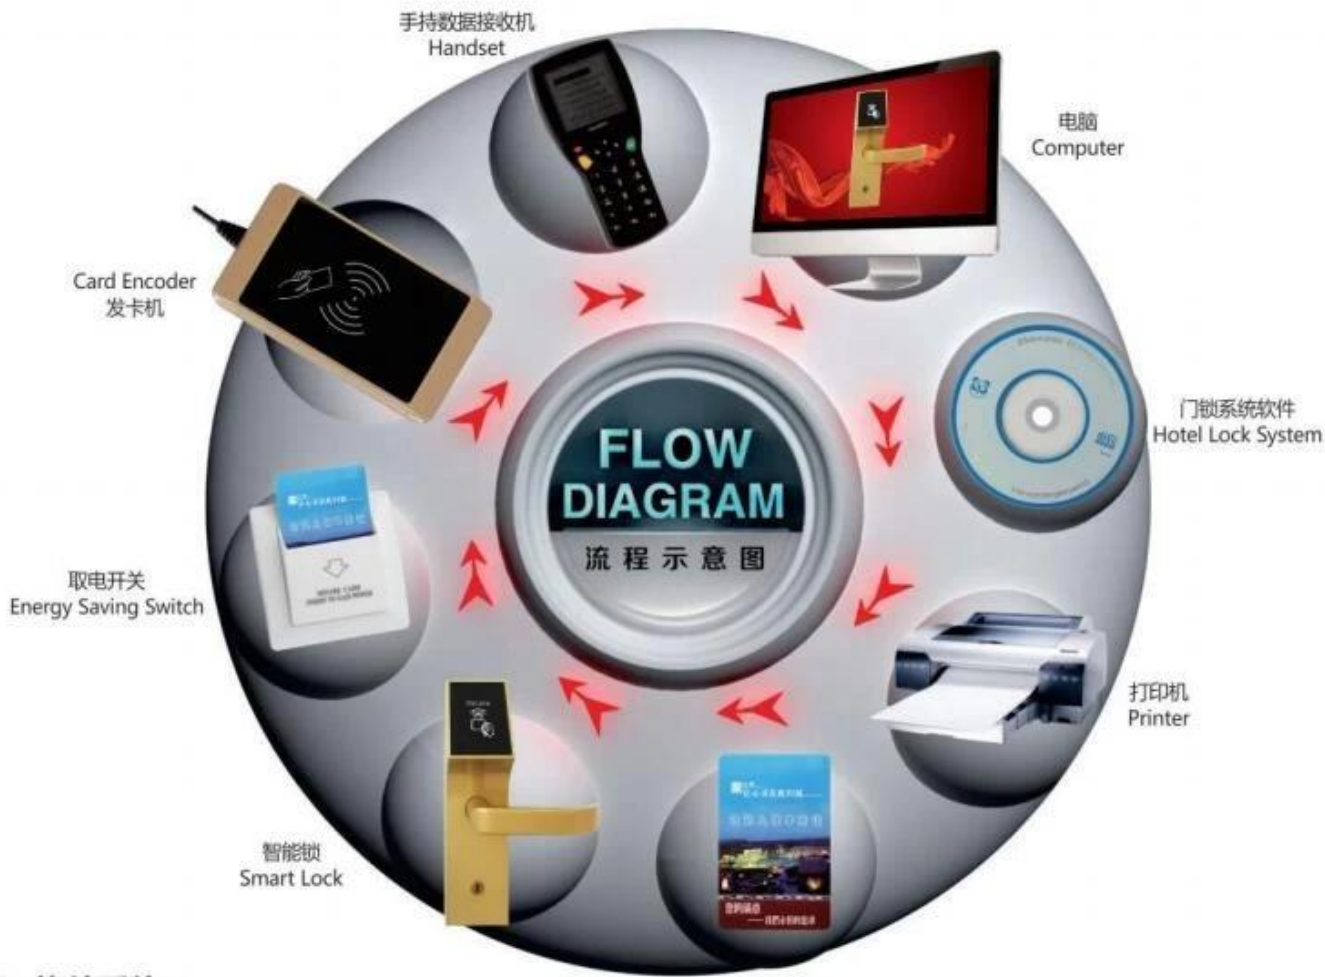

Material:Aluminum Alloy

Color:Black,Silver,Gray,Golden, BrownUnlock way:

RFID card,passcode,App (TT lock),key

Card:Up to 200 cards can be used

Working Voltage:4 AA/1.5V batteries(Normally 9 months)

Available door:40mm-60mm

Lock body:205*90*21mm

Alarm:low battery alarm

Size:300*70mm

»» 软件系统：

可运行windows3.1以上的操作系统。

»» 一卡通(MF1)智能卡功能扩展
Mifare-1(MF1)card Functional Extension

■ 2#短锁芯

■ 2#长锁芯