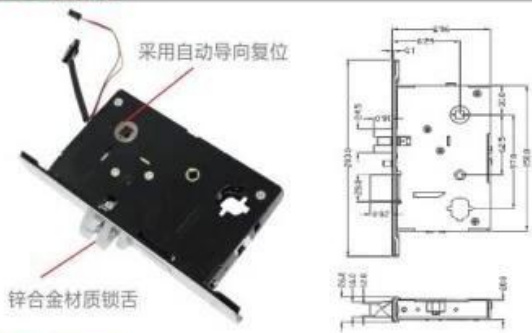

Material:Aluminum Alloy

Color:Black,Silver,Gray,Golden, BrownUnlock way:

RFID card,passcode,App (TT lock),key

Card:Up to 200 cards can be used

Working Voltage:4 AA/1.5V batteries(Normally 9 months)

Available door:40mm-60mm

Lock body:205*90*21mm

Alarm:low battery alarm

Size:300*70mm

»» 软件系统：

可运行windows3.1以上的操作系统。

»» 一卡通(MF1)智能卡功能扩展
Mifare-1(MF1)card Functional Extension

■ 2#短锁芯

■ 2#长锁芯