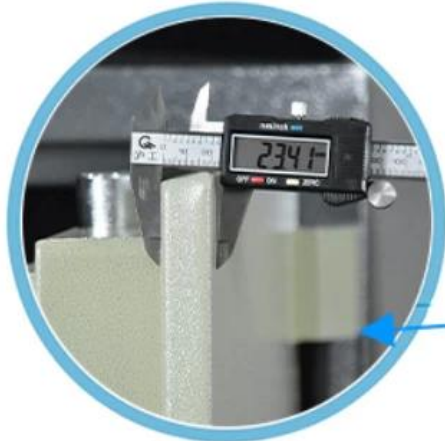

**Emergency Key**

3 Layers Gypsum Board Door

One hours  
Fireproof Thickness: 22mm

Material Cutting

Laser cutting

Punching

Welding

Polish