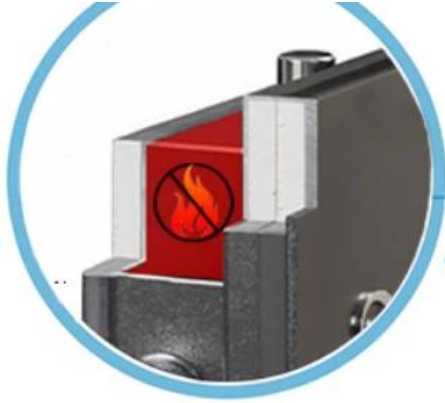

3 Layers Gypsum Board Door