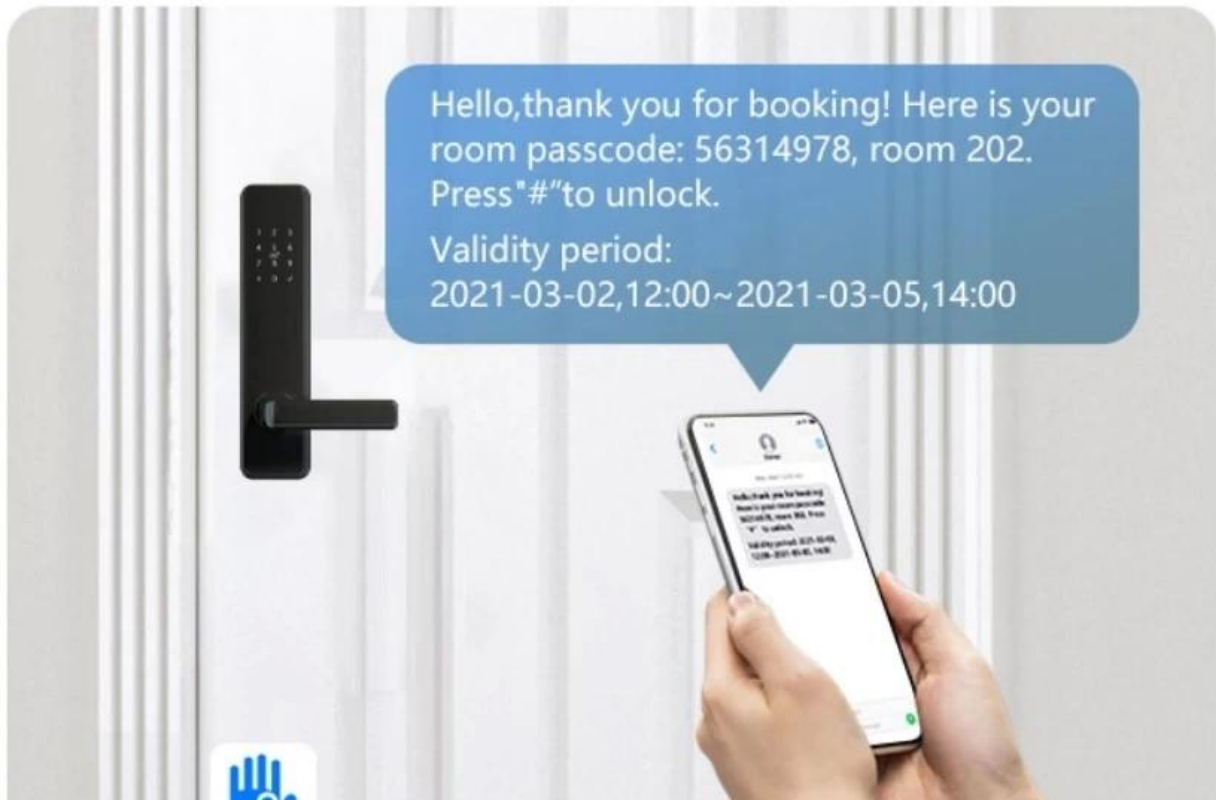

Start Time 2020.04.25 18:34

End Time 2020.04.25 19:34

Authorized Admin

Send

Generate password

You can generate password without connecting to network.
Send password to family, friend, tenant, etc. anytime.