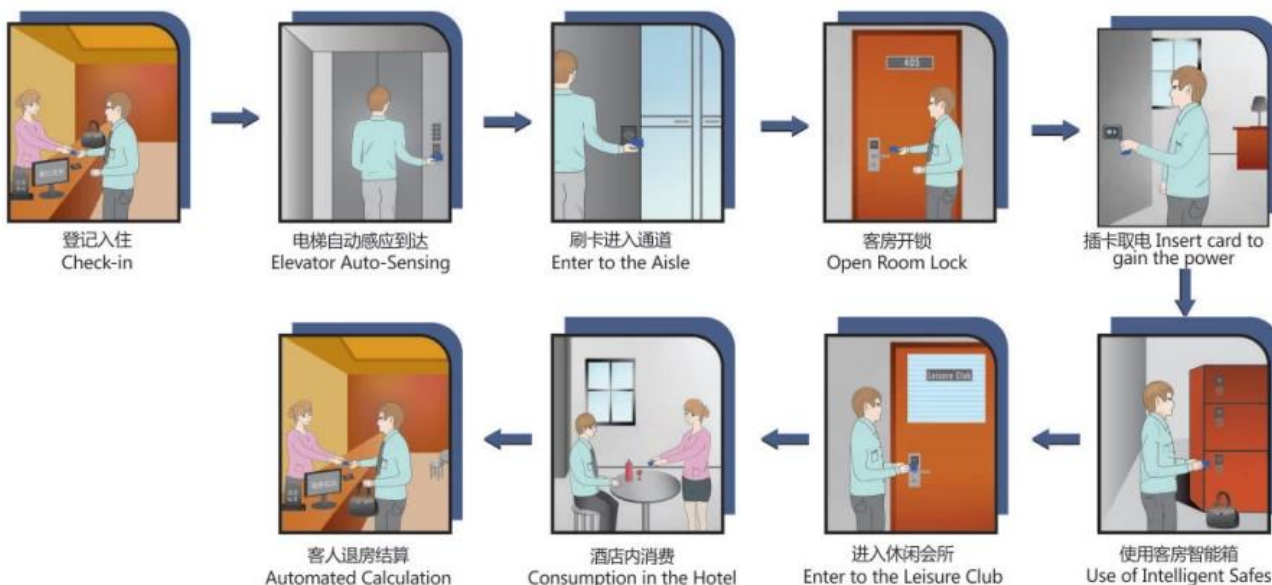

一卡通(MF1)智能卡功能扩展 Mifare-1(MF1)card Functional Extension