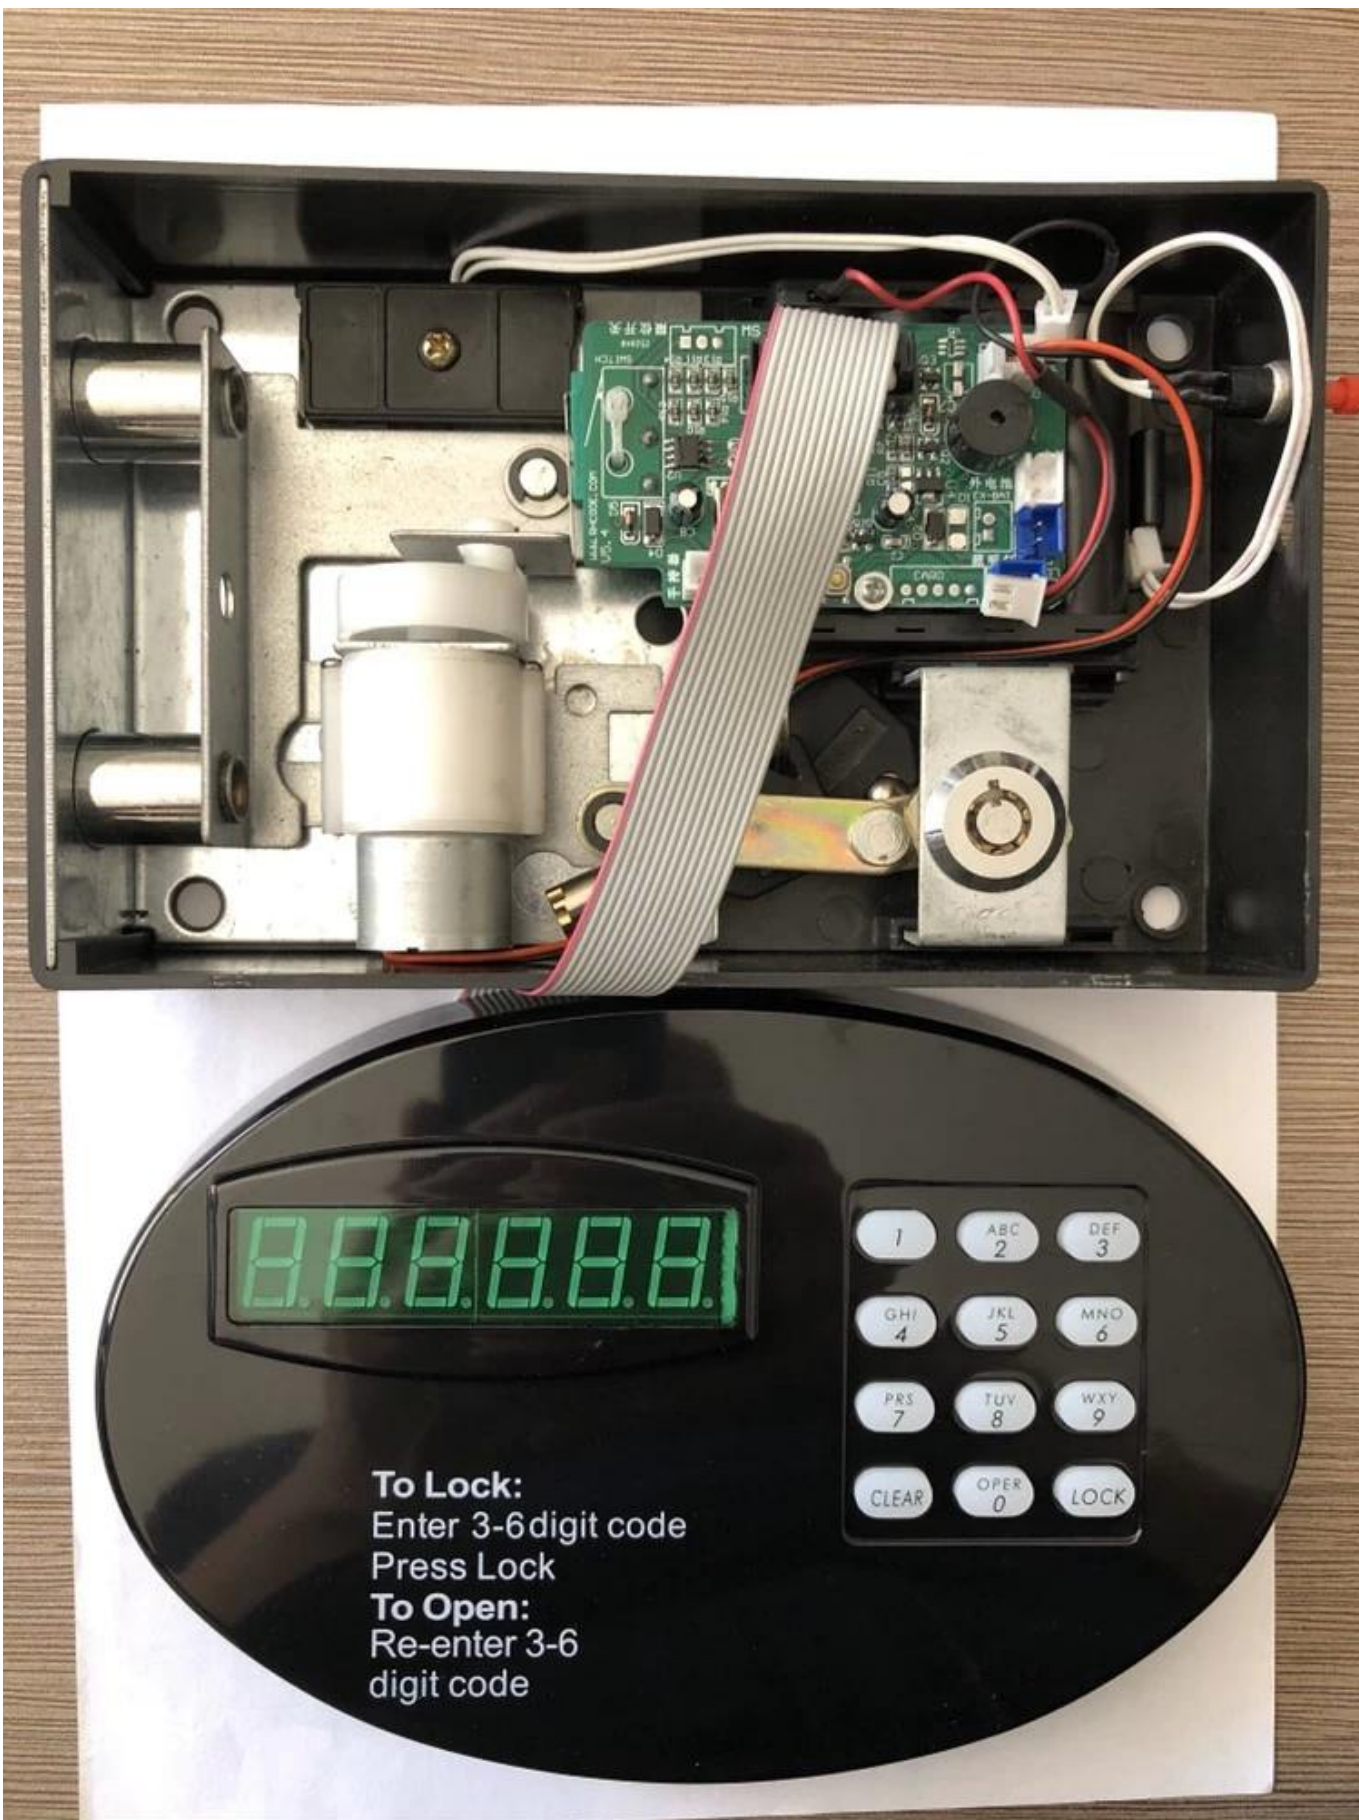

8.8.8.8.8.8

1	ABC 2	DEF 3
GHI 4	JKL 5	MNO 6
PRS 7	TUV 8	WXY 9
CLEAR	OPER 0	LOCK

To Lock:
Enter 3-6 digit code
Press Lock
To Open:
Re-enter 3-6
digit code