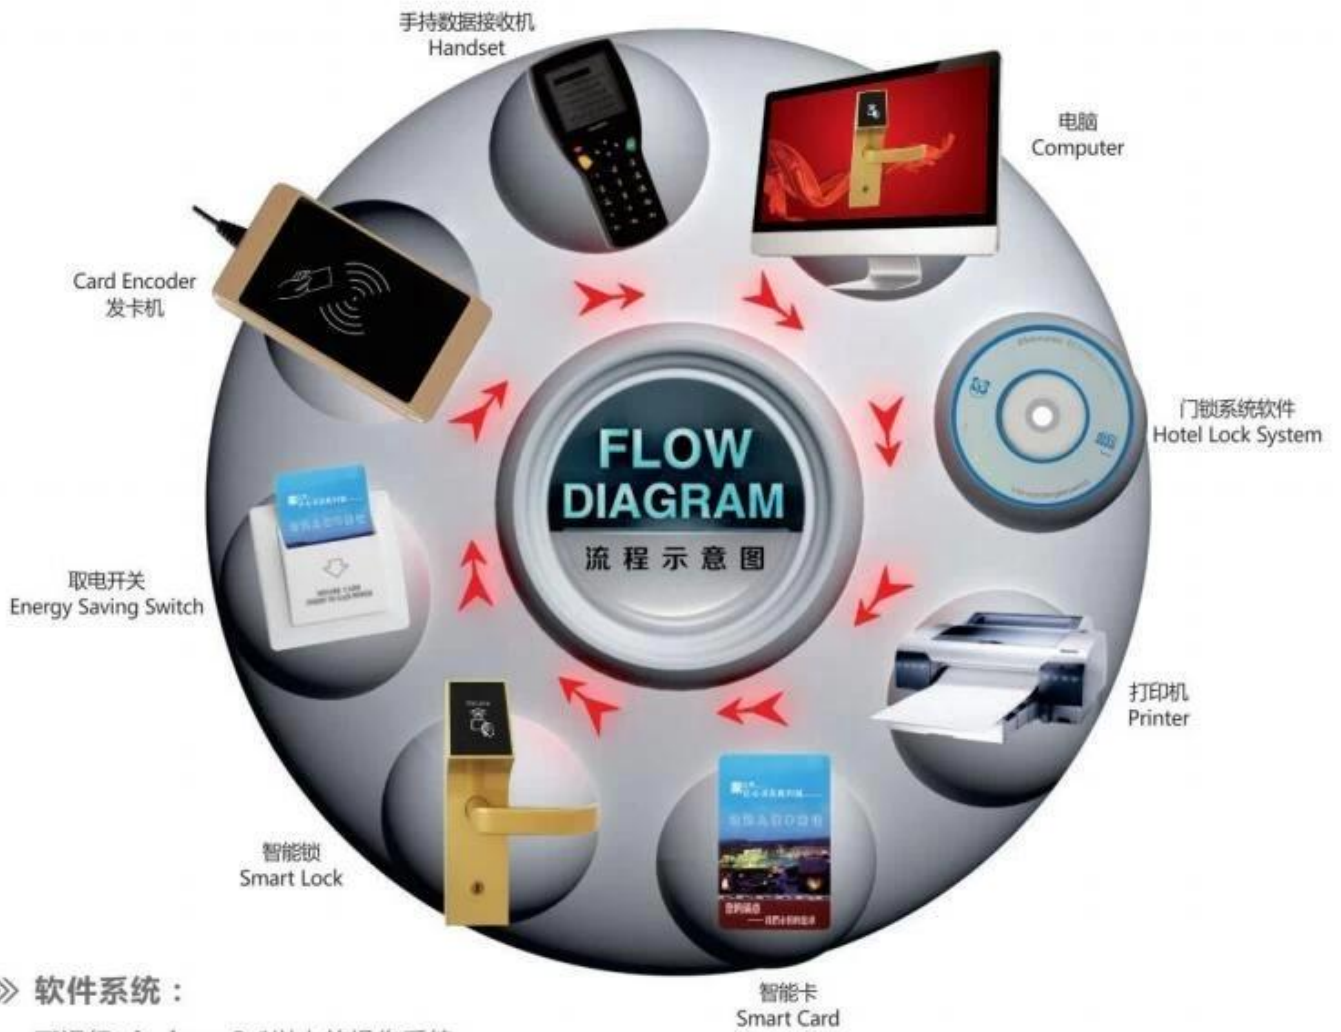

»» 软件系统：

可运行windows3.1以上的操作系统。

»» 一卡通(MF1)智能卡功能扩展 Mifare-1(MF1)card Functional Extension