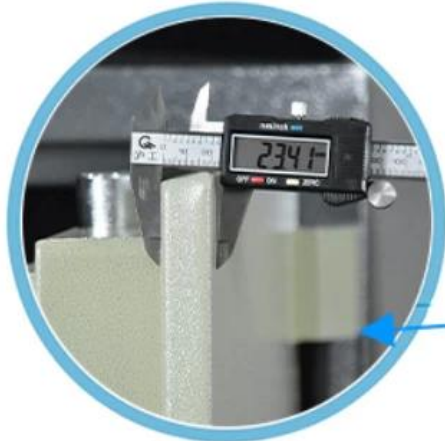

Master Key

Emergency Key

3 Layers Gypsum Board Door

One hours
Fireproof Thickness: 22mm

22mm

Material Cutting

Laser cutting

Punching